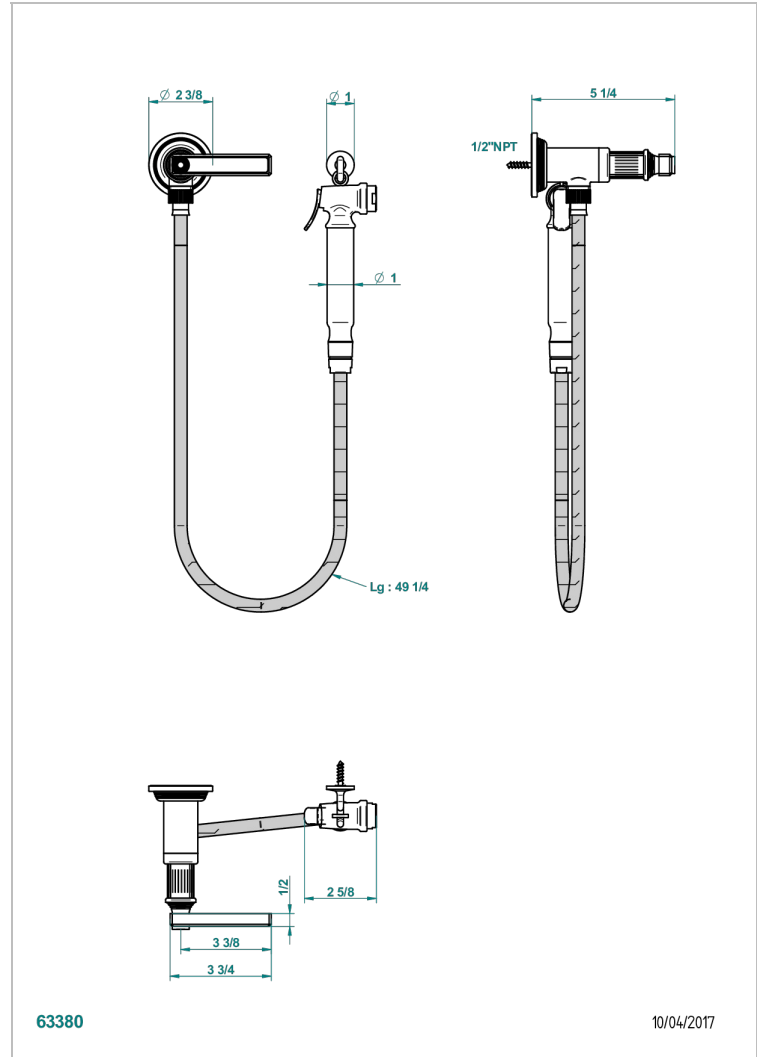

# GRAND CENTRAL BLACK ONYX WITH LEVER HANDLES

U9N-5840/8US

Handheld spray bidet with hose, elbow and hook

## CHARACTERISTIC

- Grand central Black Onyx with lever handles
- Handheld spray bidet with hose, elbow and hook

## AVAILABLE FINITIONS

- Chrome polished - A02
- Gold polished - F01
- Nickel polished - B01