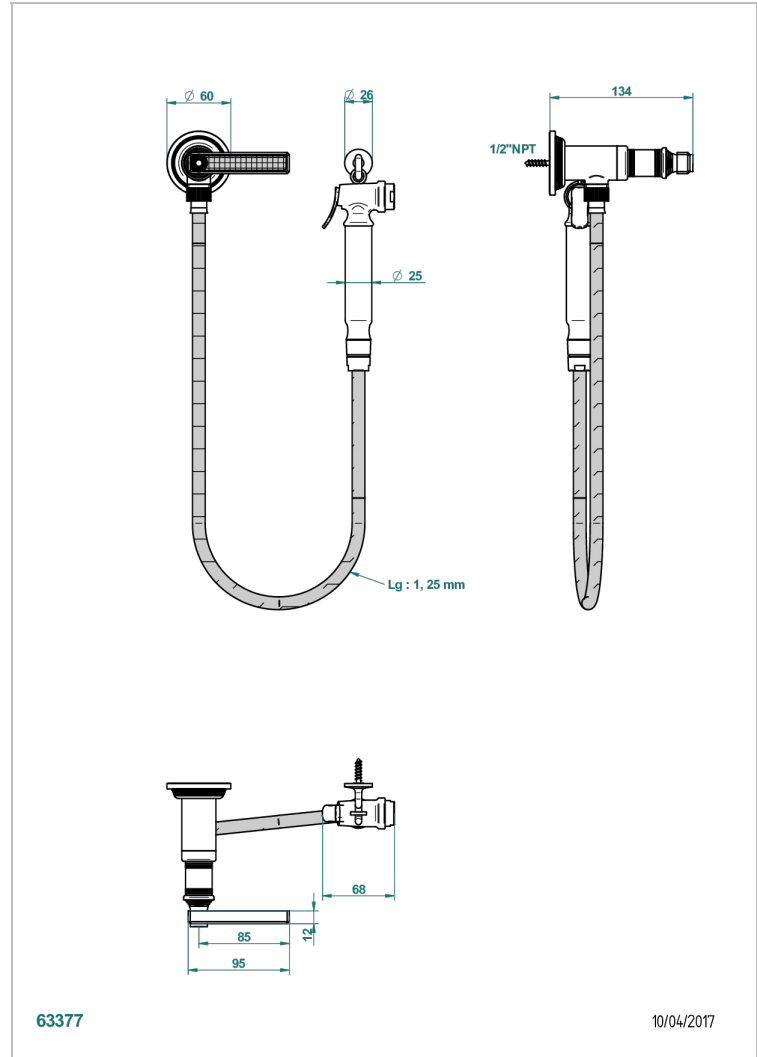

# WEST COAST WITH GUILLOCHE DECOR WITH LEVER HANDLES

U9D-5840/8US

Handheld spray bidet with hose, elbow and hook

## CHARACTERISTIC

- West coast with Guilloché decor with lever handles
- Handheld spray bidet with hose, elbow and hook

## AVAILABLE FINITIONS

Chrome polished - A02

Gold polished - F01

Nickel polished - B01