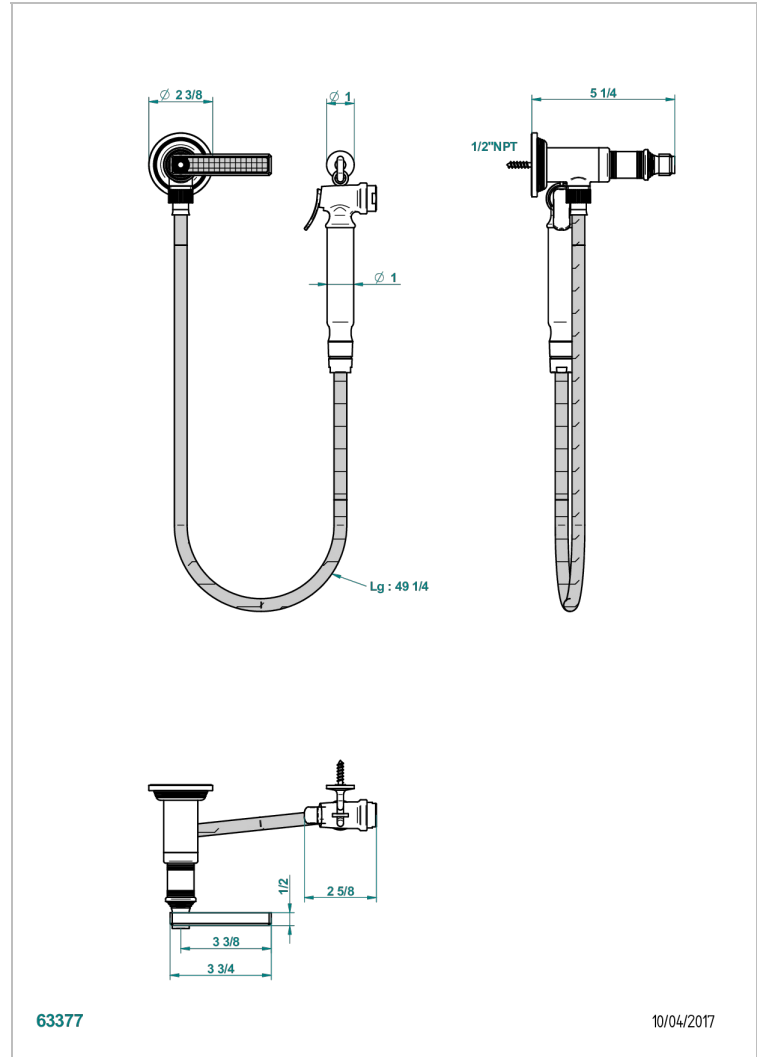

WEST COAST WITH GUILLOCHE DECOR WITH LEVER HANDLES

U9D-5840/8US

Handheld spray bidet with hose, elbow and hook

CHARACTERISTIC

- West coast with Guilloché decor with lever handles
- Handheld spray bidet with hose, elbow and hook

AVAILABLE FINITIONS

- Chrome polished - A02
- Gold polished - F01
- Nickel polished - B01