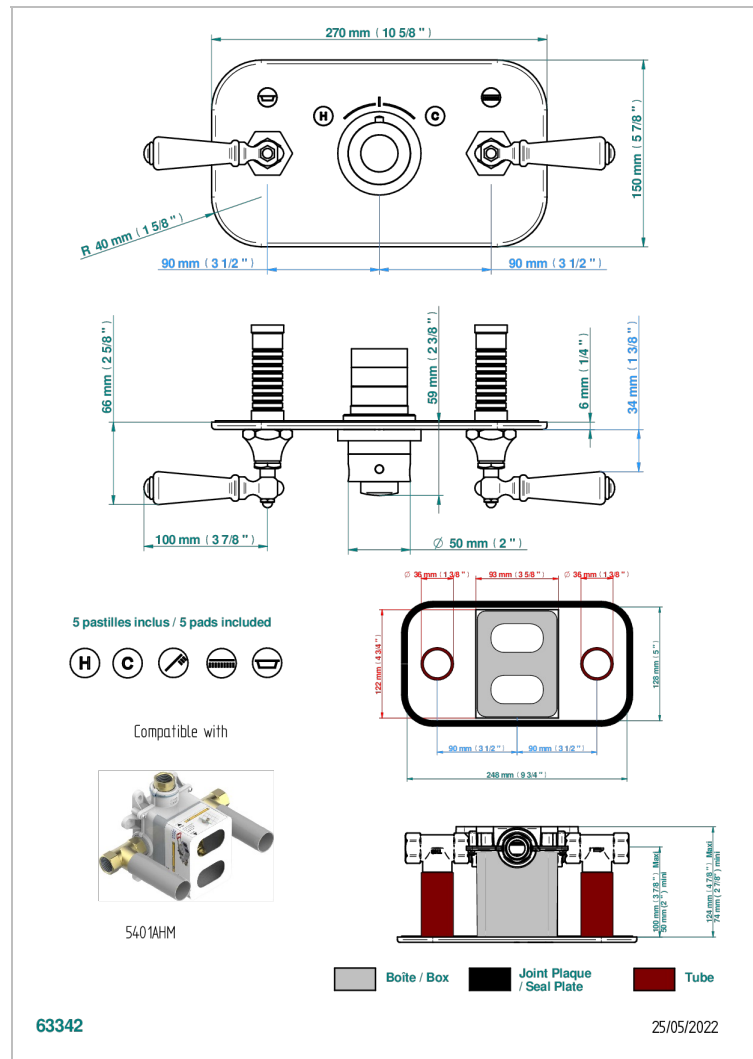

CHARLESTON CON MANETAS

G75-5401BEH

THG
PARIS

Trim for thermostatic mixer with 2 valves item to be installed horizontal . to adapt on 5 401AHC or 5 401AHM

CARACTERÍSTICAS

- Charleston con manetas
- Trim for thermostatic mixer with 2 valves item to be installed horizontal . to adapt on 5 401AHC or 5 401AHM