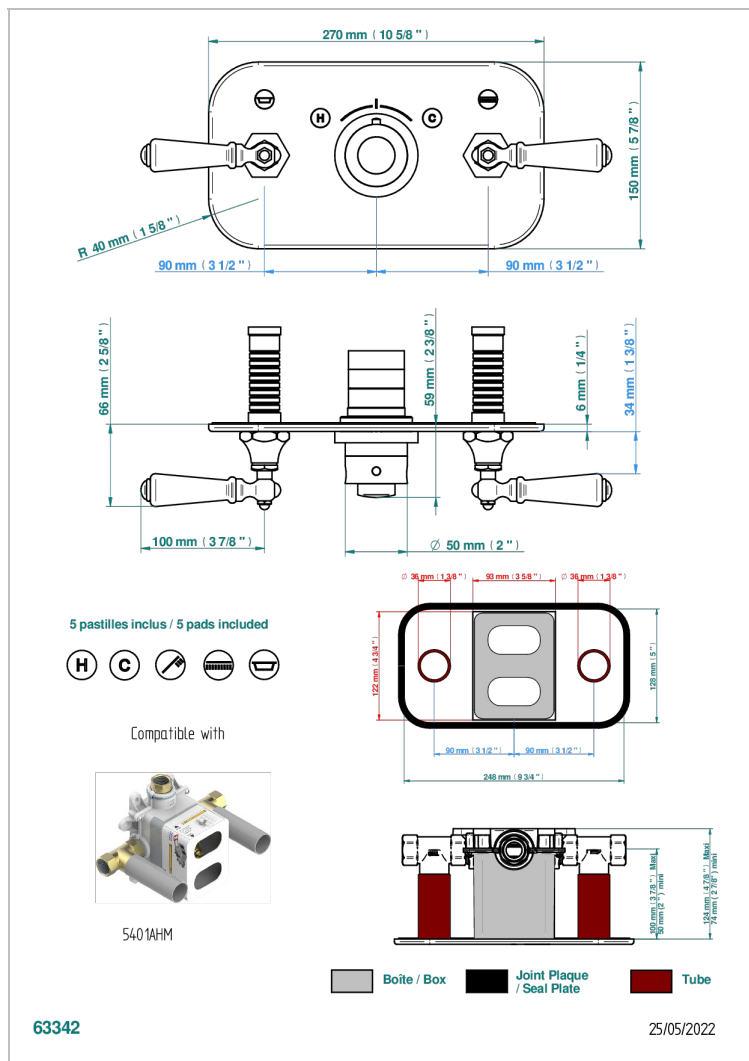

CHARLESTON WITH LEVER HANDLES

G75-5401BEH

Trim for THG thermostat with 2 valves ref. 5 401AHM/US rough part supplied with fixing box , item to be installed horizontal

CHARACTERISTIC

- Charleston with lever handles
- Trim for THG thermostat with 2 valves ref. 5 401AHM/US part supplied with fixing box , item to be installed horizontal