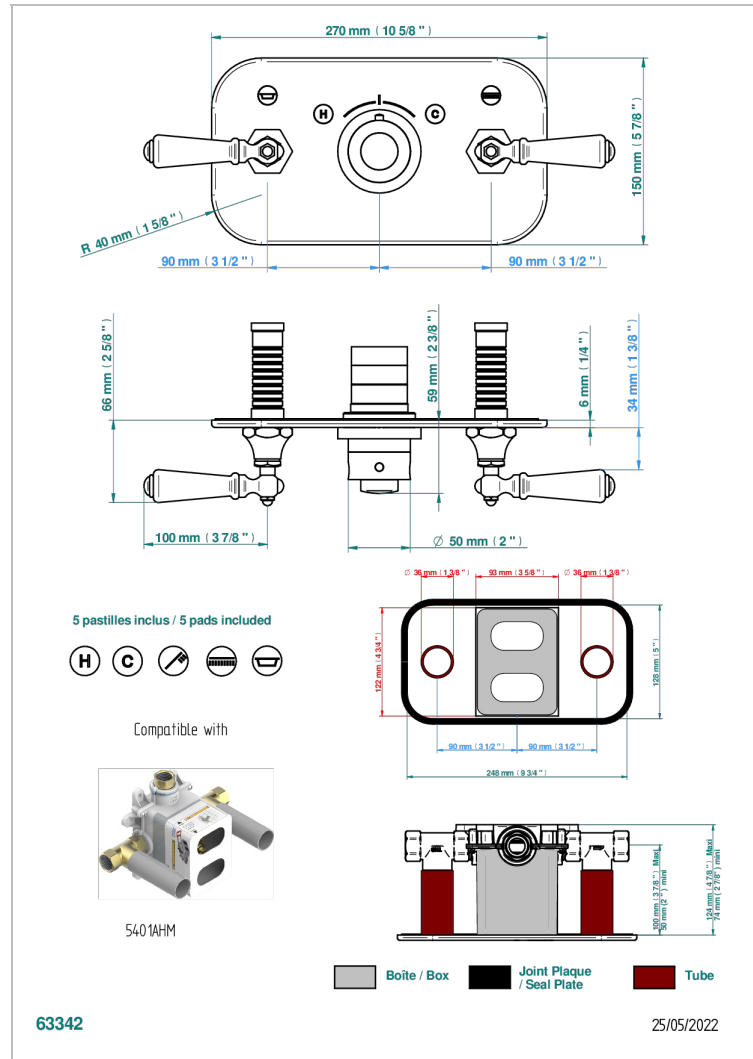

CHARLESTON CON MANETAS

G75-5401BEH

THG[®]
PARIS

Trim for thermostatic mixer with 2 valves item to be installed horizontal . to adapt on 5 401AHC or 5 401AHM

CARACTERÍSTICAS

- Charleston con manetas
- Trim for thermostatic mixer with 2 valves item to be installed horizontal . to adapt on 5 401AHC or 5 401AHM

PRODUCTOS RELACIONADOS

- Ref. G00-5401AHC 3/4" THG thermostat, 60 l/mn with two valves with wax cartridge delivered with a built-in box, without trim - to be installed horizontal (for installation with cross handle)
- Ref. G00-5401AHM 3/4" THG thermostat, 60 l/mn with two valves with wax cartridge delivered with a built-in box, without trim - to be installed horizontal (for installation with lever handle)