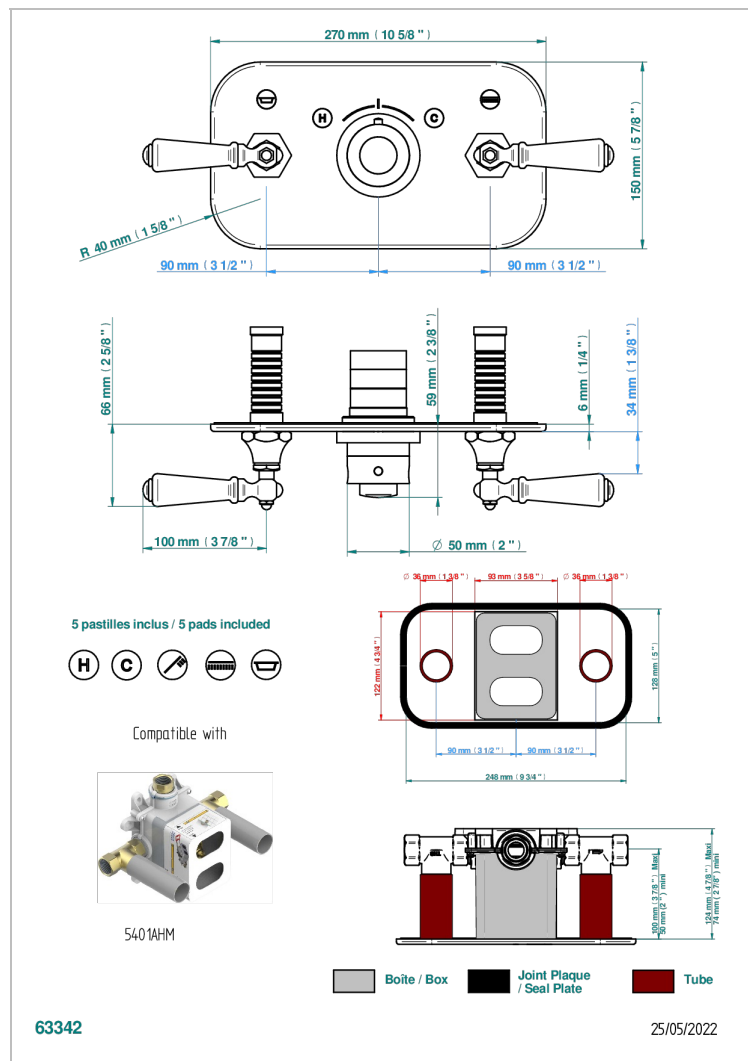

CHARLESTON WITH LEVER

G75-5401BEH

THG
PARIS

Trim for thermostatic mixer with 2 valves item to be installed horizontal . to adapt on 5 401AHC or 5 401AHM

CHARACTERISTIC

- Charleston with lever
- Trim for thermostatic mixer with 2 valves item to be installed horizontal . to adapt on 5 401AHC or 5 401AHM

RELATED SKU'S

- Ref. G00-5401AHC 3/4" THG thermostat, 60 l/mn with two valves with wax cartridge delivered with a built-in box, without trim - to be installed horizontal (for installation with cross handle)
- Ref. G00-5401AHM 3/4" THG thermostat, 60 l/mn with two valves with wax cartridge delivered with a built-in box, without trim - to be installed horizontal (for installation with lever handle)