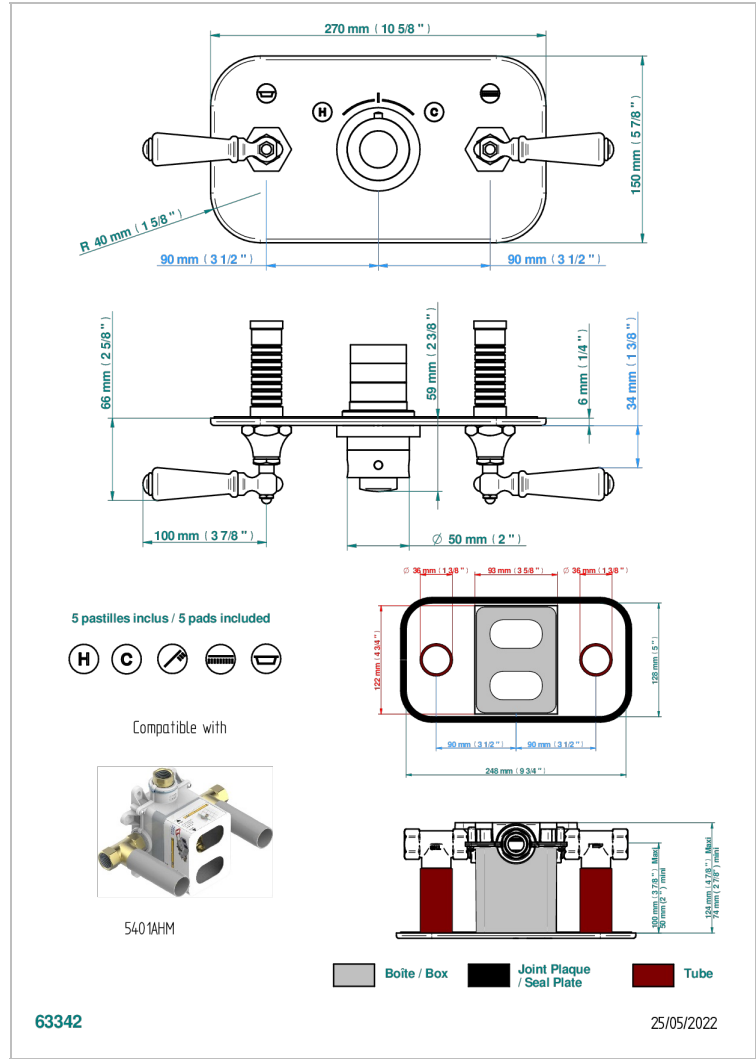

# CHARLESTON WITH LEVER

G75-5401BEH

Trim for thermostatic mixer with 2 valves item to be installed horizontal . to adapt on 5 401AHC or 5 401AHM

## CHARACTERISTIC

- Charleston with lever
- Trim for thermostatic mixer with 2 valves item to be installed horizontal . to adapt on 5 401AHC or 5 401AHM

## RELATED SKU'S

- Ref. G00-5401AHC 3/4" THG thermostat, 60 l/mn with two valves with wax cartridge delivered with a built-in box, without trim - to be installed horizontal ( for installation with cross handle)
- Ref. G00-5401AHM 3/4" THG thermostat, 60 l/mn with two valves with wax cartridge delivered with a built-in box, without trim - to be installed horizontal ( for installation with lever handle)