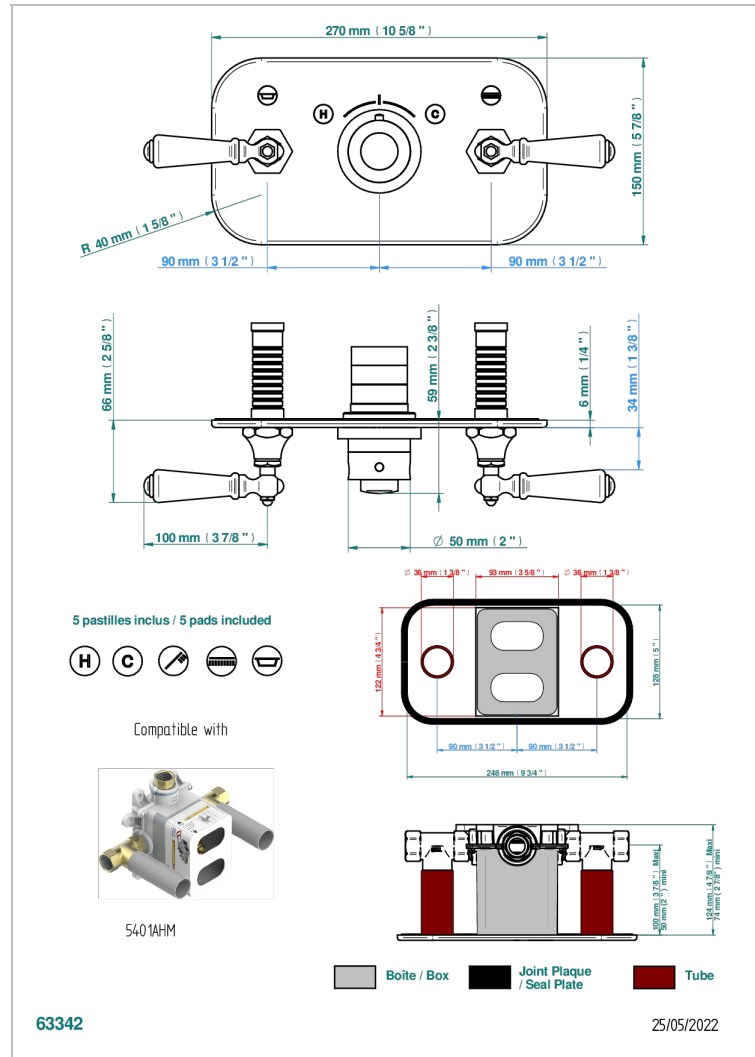

1900 WITH LEVER HANDLES

G28-5401BEH

THG
PARIS

Trim for THG thermostat with 2 valves ref. 5 401AHM/US rough part supplied with fixing box , item to be installed horizontal

CHARACTERISTIC

- 1900 with lever handles
- Trim for THG thermostat with 2 valves ref. 5 401AHM/US rough part supplied with fixing box , item to be installed horizontal