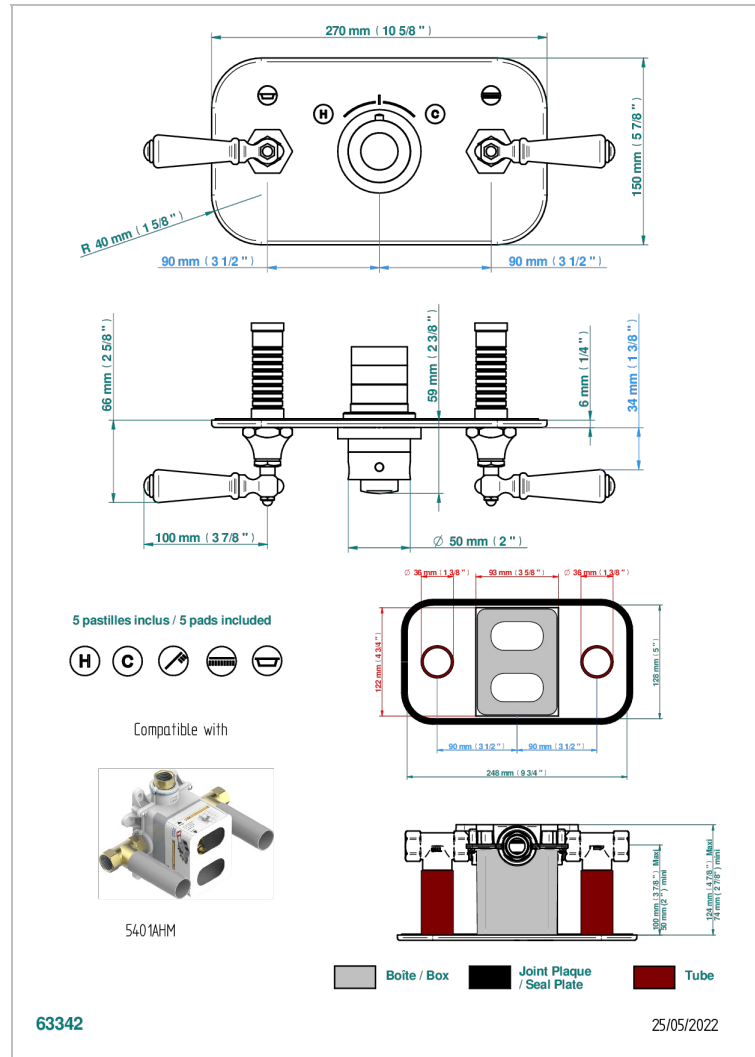

1900 WITH LEVER

G28-5401BEH

Trim for thermostatic mixer with 2 valves item to be installed horizontal . to adapt on 5 401AHC or 5 401AHM

CHARACTERISTIC

- 1900 with lever
- Trim for thermostatic mixer with 2 valves item to be installed horizontal . to adapt on 5 401AHC or 5 401AHM

RELATED SKU'S

- Ref. G00-5401AHC 3/4" THG thermostat, 60 l/mn with two valves with wax cartridge delivered with a built-in box, without trim - to be installed horizontal (for installation with cross handle)
- Ref. G00-5401AHM 3/4" THG thermostat, 60 l/mn with two valves with wax cartridge delivered with a built-in box, without trim - to be installed horizontal (for installation with lever handle)