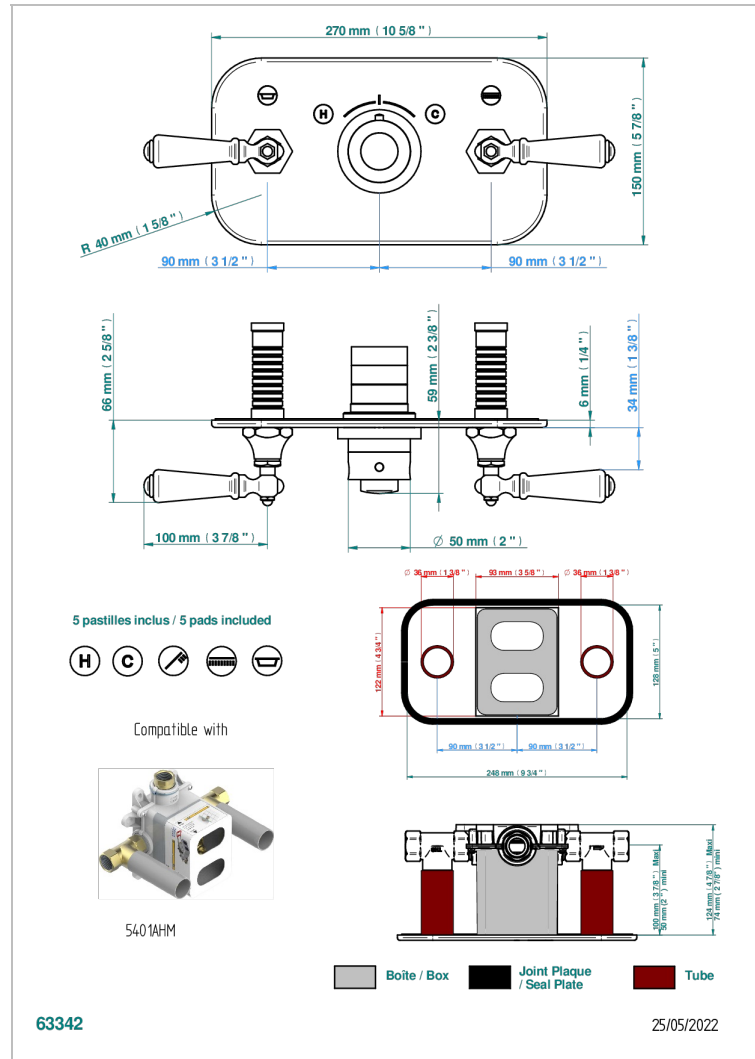

# BROADWAY CON MANETAS

A04-5401BEH

THG  
PARIS

Trim for thermostatic mixer with 2 valves item to be installed horizontal . to adapt on 5 401AHC or 5 401AHM

## CARACTERÍSTICAS

- Broadway con manetas
- Trim for thermostatic mixer with 2 valves item to be installed horizontal . to adapt on 5 401AHC or 5 401AHM