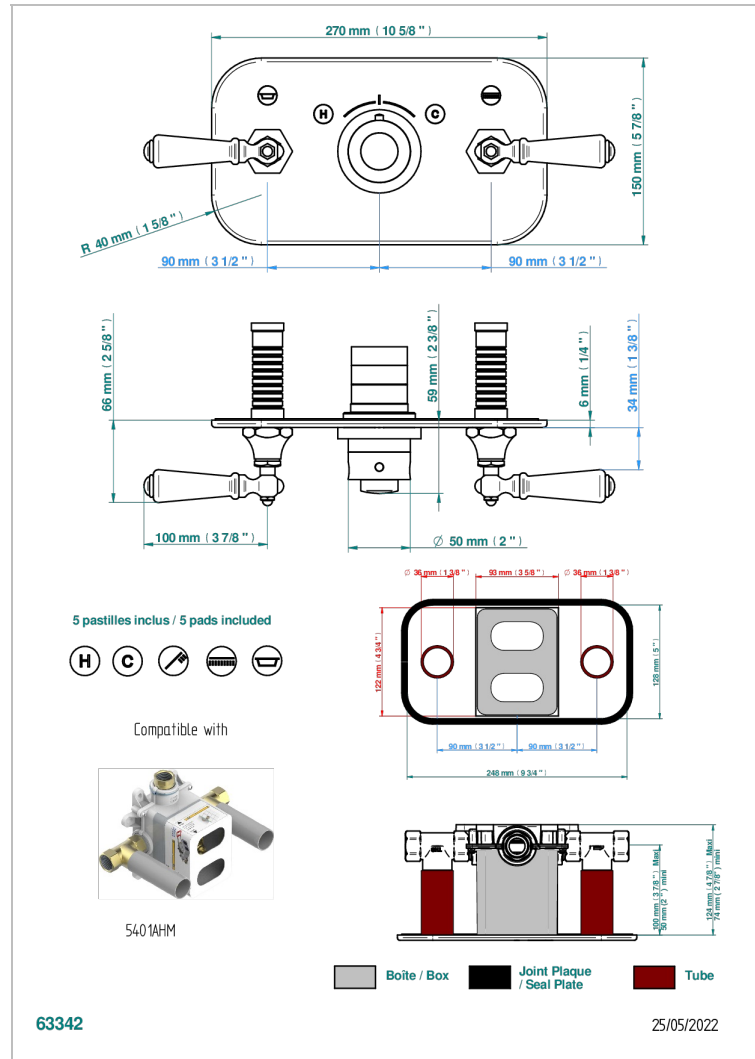

# BROADWAY WITH WHITE PORCELAIN LEVER HANDLES

A04-5401BEH

Trim for THG thermostat with 2 valves ref. 5 401AHM/US rough part supplied with fixing box , item to be installed horizontal

## CHARACTERISTIC

- Broadway with white porcelain lever handles
- Trim for THG thermostat with 2 valves ref. 5 401AHM/US rough part supplied with fixing box , item to be installed horizontal