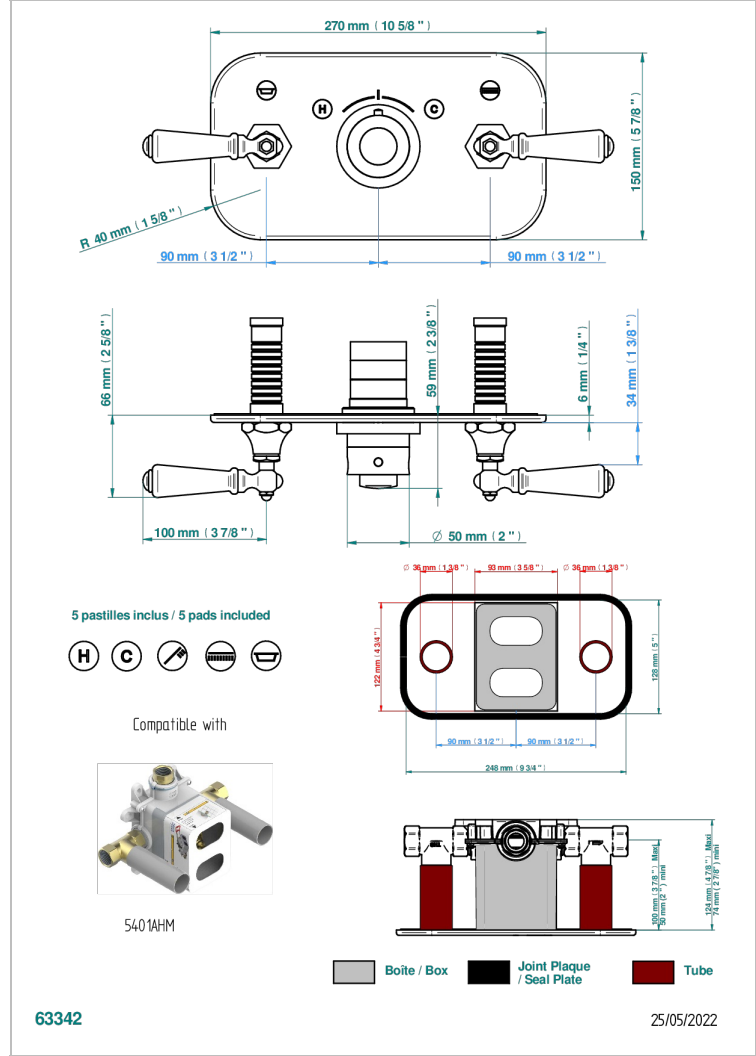

BROADWAY WITH LEVER

A04-5401BEH

THG[®]
PARIS

Trim for thermostatic mixer with 2 valves item to be installed horizontal . to adapt on 5 401AHC or 5 401AHM

CHARACTERISTIC

- Broadway with Lever
- Trim for thermostatic mixer with 2 valves item to be installed horizontal . to adapt on 5 401AHC or 5 401AHM

RELATED SKU'S

- Ref. G00-5401AHC 3/4" THG thermostat, 60 l/mn with two valves with wax cartridge delivered with a built-in box, without trim - to be installed horizontal (for installation with cross handle)
- Ref. G00-5401AHM 3/4" THG thermostat, 60 l/mn with two valves with wax cartridge delivered with a built-in box, without trim - to be installed horizontal (for installation with lever handle)