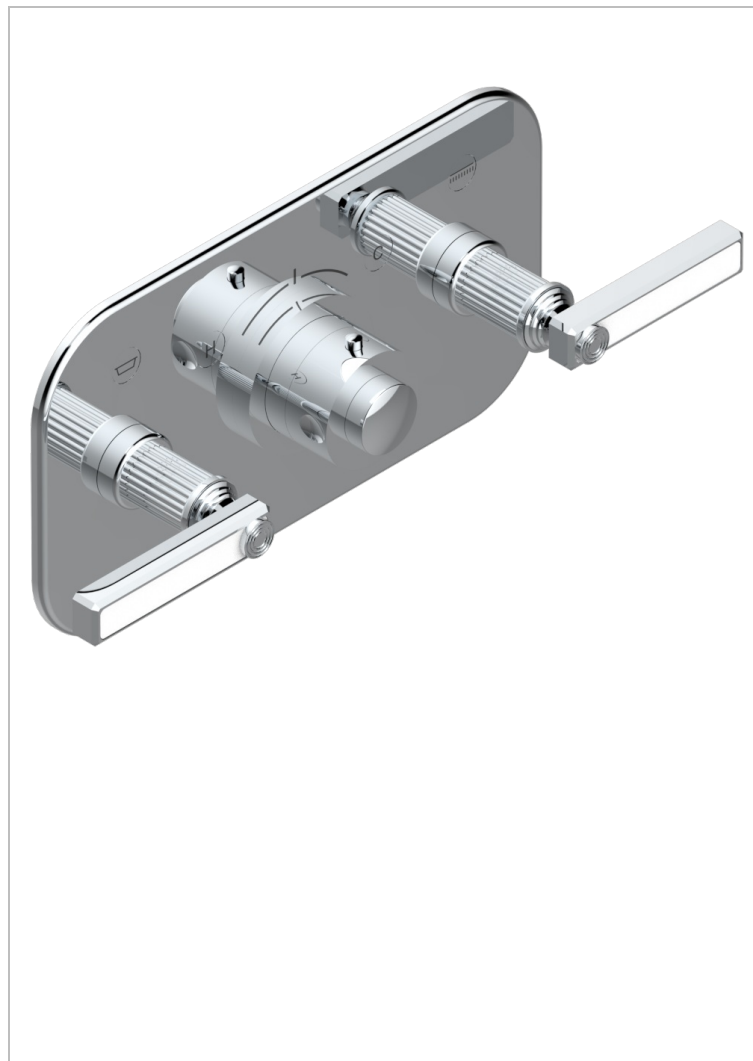

GRAND CENTRAL WHITE ONYX WITH LEVER HANDLES

U9S-5401BEH

Trim for thermostatic mixer with 2 valves item to be installed horizontal . to adapt on 5 401AHC or 5 401AHM

CHARACTERISTIC

- Grand central White Onyx with lever handles
- Trim for thermostatic mixer with 2 valves item to be installed horizontal . to adapt on 5 401AHC or 5 401AHM

RELATED SKU'S

- Ref. G00-5401AHC 3/4" THG thermostat, 60 l/mn with two valves with wax cartridge delivered with a built-in box, without trim - to be installed horizontal (for installation with cross handle)
- Ref. G00-5401AHM 3/4" THG thermostat, 60 l/mn with two valves with wax cartridge delivered with a built-in box, without trim - to be installed horizontal (for installation with lever handle)