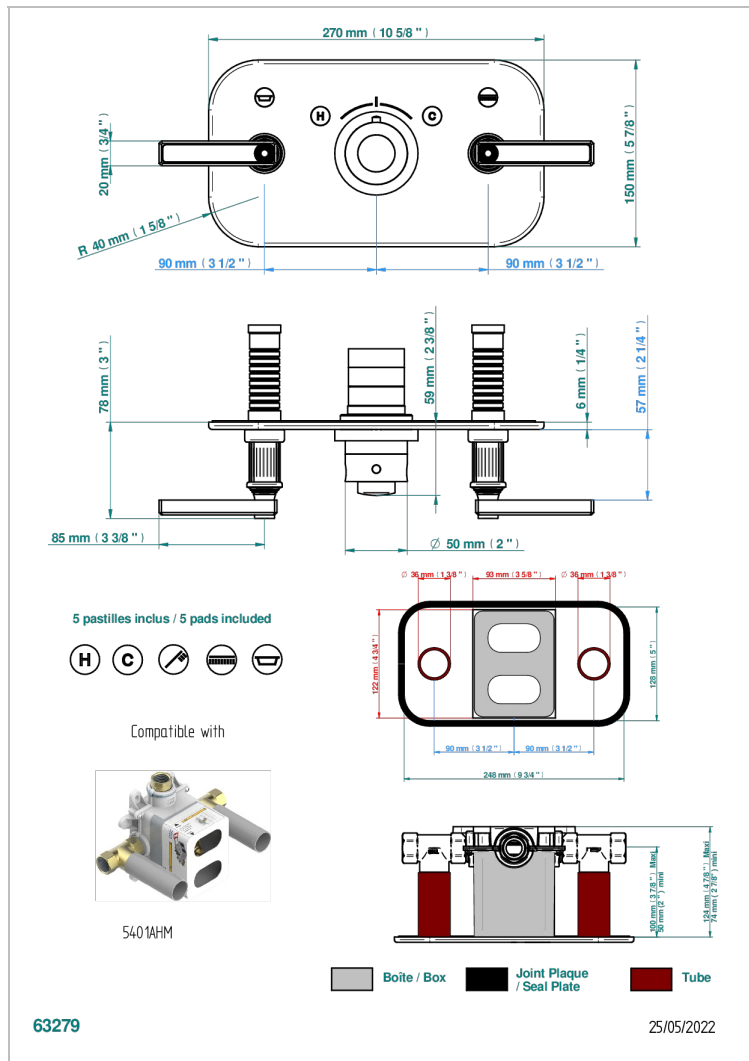

GRAND CENTRAL WHITE ONYX WITH LEVER HANDLES

U9S-5401BEH

Trim for thermostatic mixer with 2 valves item to be installed horizontal . to adapt on 5 401AHC or 5 401AHM

CHARACTERISTIC

- Grand central White Onyx with lever handles
- Trim for thermostatic mixer with 2 valves item to be installed horizontal . to adapt on 5 401AHC or 5 401AHM

RELATED SKU'S

- Ref. G00-5401AHC 3/4" THG thermostat, 60 l/mn with two valves with wax cartridge delivered with a built-in box, without trim - to be installed horizontal (for installation with cross handle)
- Ref. G00-5401AHM 3/4" THG thermostat, 60 l/mn with two valves with wax cartridge delivered with a built-in box, without trim - to be installed horizontal (for installation with lever handle)