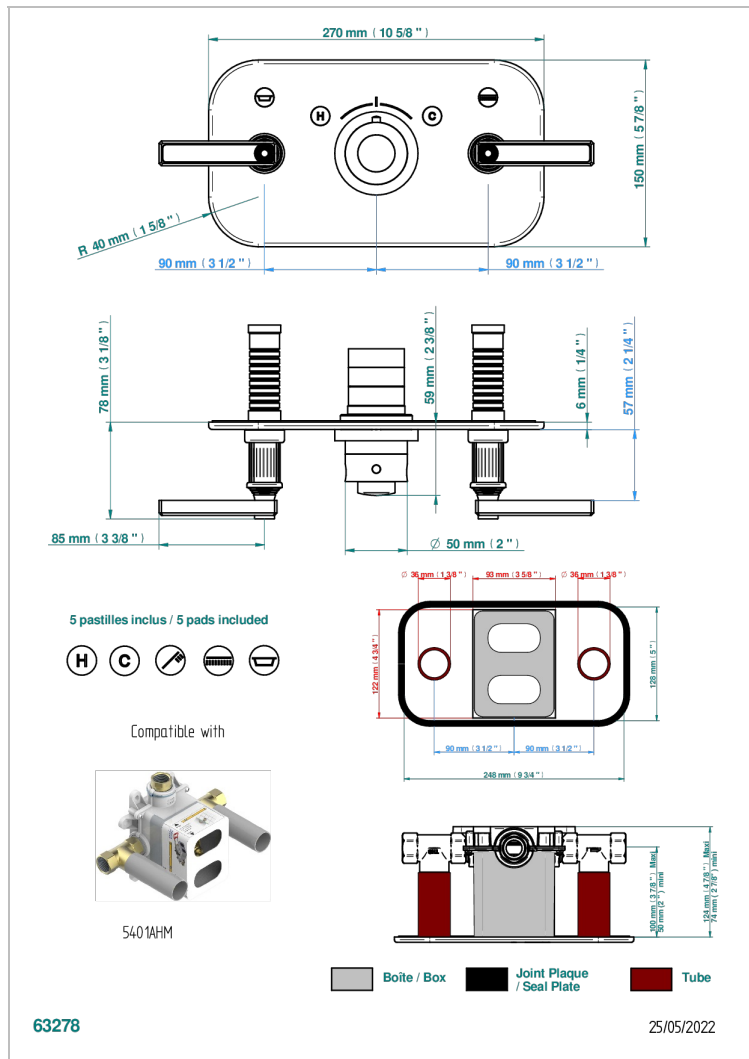

GRAND CENTRAL BLACK ONYX WITH LEVER

U9N-5401BEH

Trim for thermostatic mixer with 2 valves item to be installed horizontal . to adapt on 5 401AHC or 5 401AHM

CARACTERÍSTICAS

- Grand central Black Onyx with lever
- Trim for thermostatic mixer with 2 valves item to be installed horizontal . to adapt on 5 401AHC or 5 401AHM