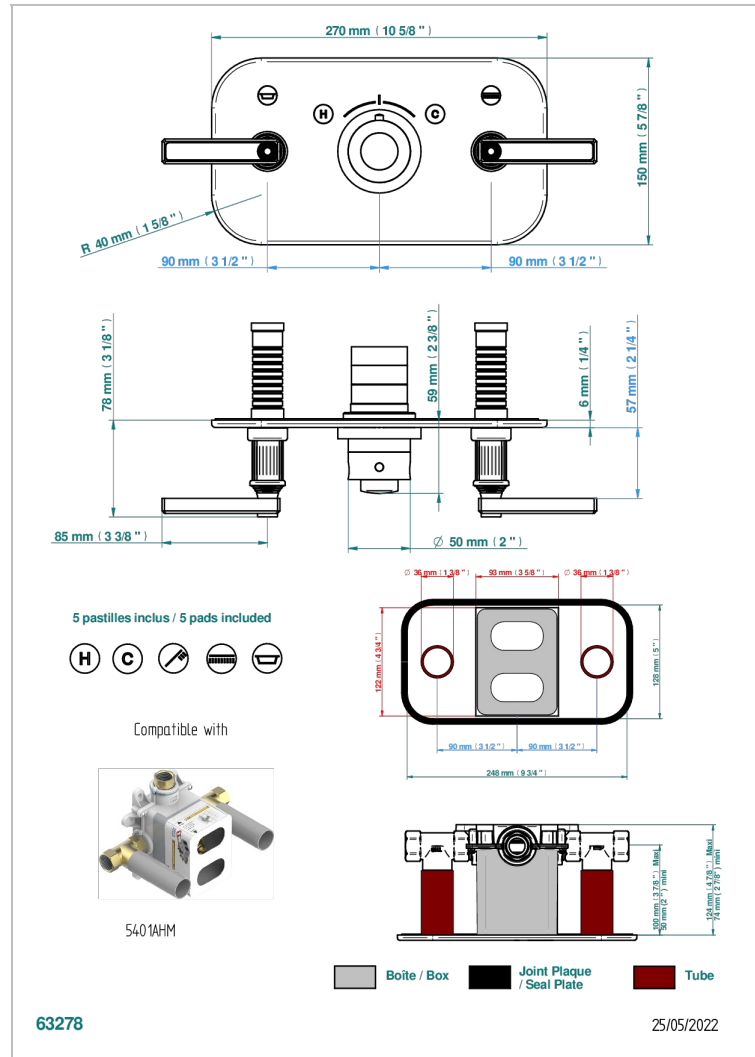

# GRAND CENTRAL BLACK ONYX WITH LEVER HANDLES

U9N-5401BEH

Trim for THG thermostat with 2 valves ref. 5 401AHM/US rough part supplied with fixing box , item to be installed horizontal

## CHARACTERISTIC

- Grand central Black Onyx with lever handles
- Trim for THG thermostat with 2 valves ref. 5 401AHM/US part supplied with fixing box , item to be installed horizontal