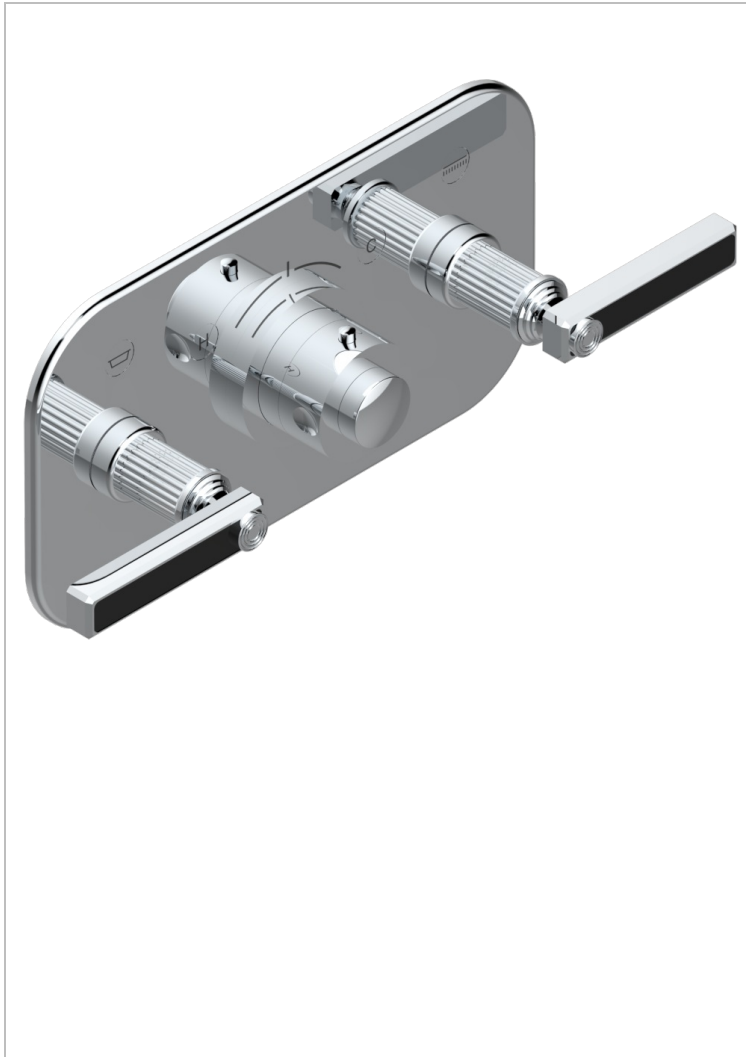

# GRAND CENTRAL BLACK ONYX WITH LEVER HANDLES

U9N-5401BEH

Trim for THG thermostat with 2 valves ref. 5 401AHM/US rough part supplied with fixing box , item to be installed horizontal

## CHARACTERISTIC

- Grand central Black Onyx with lever handles
- Trim for THG thermostat with 2 valves ref. 5 401AHM/US part supplied with fixing box , item to be installed horizontal