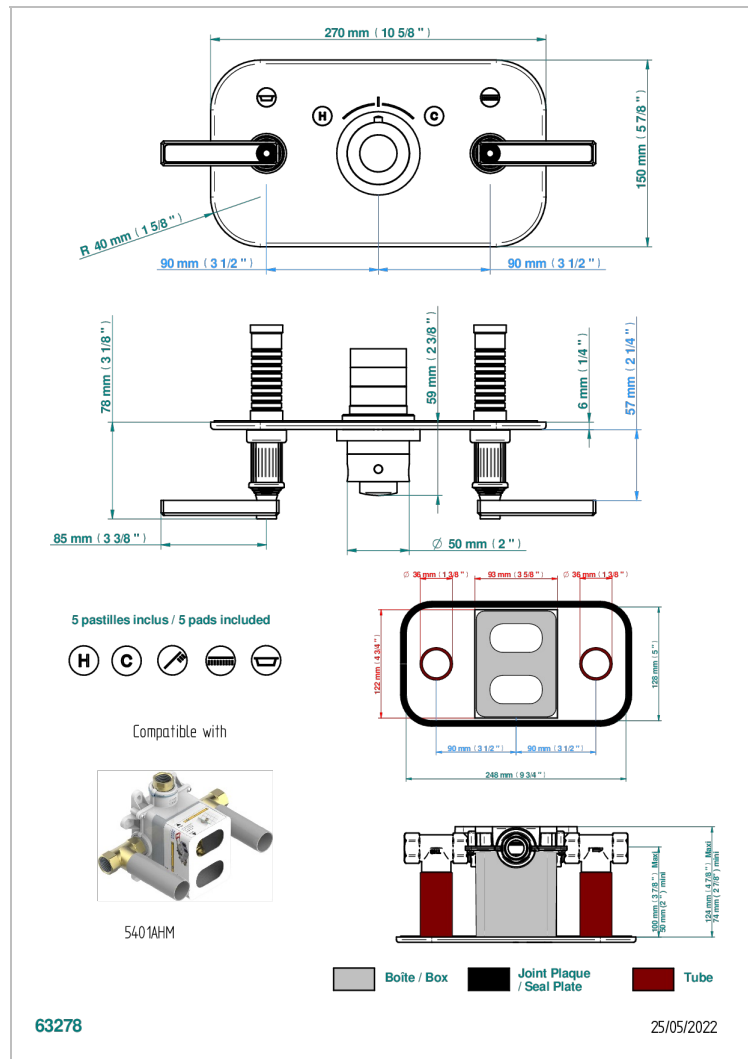

GRAND CENTRAL BLACK ONYX WITH LEVER

U9N-5401BEH

Trim for thermostatic mixer with 2 valves item to be installed horizontal . to adapt on 5 401AHC or 5 401AHM

CHARACTERISTIC

- Grand central Black Onyx with lever
- Trim for thermostatic mixer with 2 valves item to be installed horizontal . to adapt on 5 401AHC or 5 401AHM

RELATED SKU'S

- Ref. G00-5401AHC 3/4" THG thermostat, 60 l/mn with two valves with wax cartridge delivered with a built-in box, without trim - to be installed horizontal (for installation with cross handle)
- Ref. G00-5401AHM 3/4" THG thermostat, 60 l/mn with two valves with wax cartridge delivered with a built-in box, without trim - to be installed horizontal (for installation with lever handle)