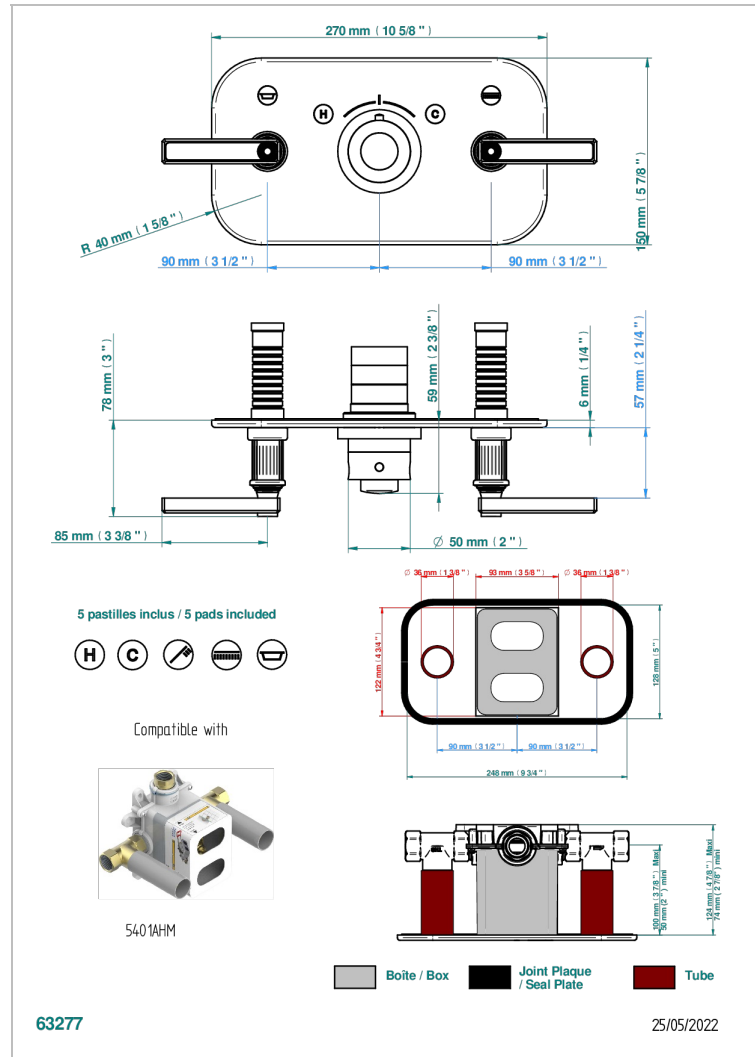

GRAND CENTRAL METAL WITH LEVER

U9L-5401BEH

THG[®]
PARIS

Trim for thermostatic mixer with 2 valves item to be installed horizontal . to adapt on 5 401AHC or 5 401AHM

CHARACTERISTIC

- Grand central Metal with lever
- Trim for thermostatic mixer with 2 valves item to be installed horizontal . to adapt on 5 401AHC or 5 401AHM

RELATED SKU'S

- Ref. G00-5401AHC 3/4" THG thermostat, 60 l/mn with two valves with wax cartridge delivered with a built-in box, without trim - to be installed horizontal (for installation with cross handle)
- Ref. G00-5401AHM 3/4" THG thermostat, 60 l/mn with two valves with wax cartridge delivered with a built-in box, without trim - to be installed horizontal (for installation with lever handle)