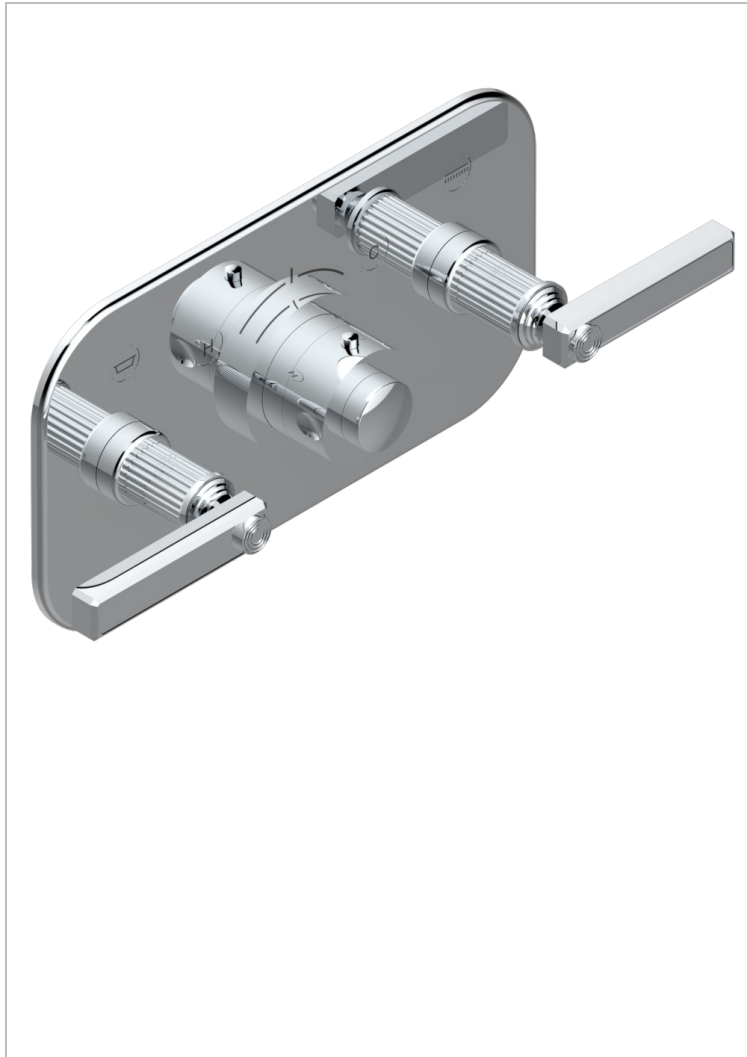

GRAND CENTRAL METAL WITH LEVER

U9L-5401BEH

THG[®]
PARIS

Trim for thermostatic mixer with 2 valves item to be installed horizontal . to adapt on 5 401AHC or 5 401AHM

CHARACTERISTIC

- Grand central Metal with lever
- Trim for thermostatic mixer with 2 valves item to be installed horizontal . to adapt on 5 401AHC or 5 401AHM

RELATED SKU'S

- Ref. G00-5401AHC 3/4" THG thermostat, 60 l/mn with two valves with wax cartridge delivered with a built-in box, without trim - to be installed horizontal (for installation with cross handle)
- Ref. G00-5401AHM 3/4" THG thermostat, 60 l/mn with two valves with wax cartridge delivered with a built-in box, without trim - to be installed horizontal (for installation with lever handle)