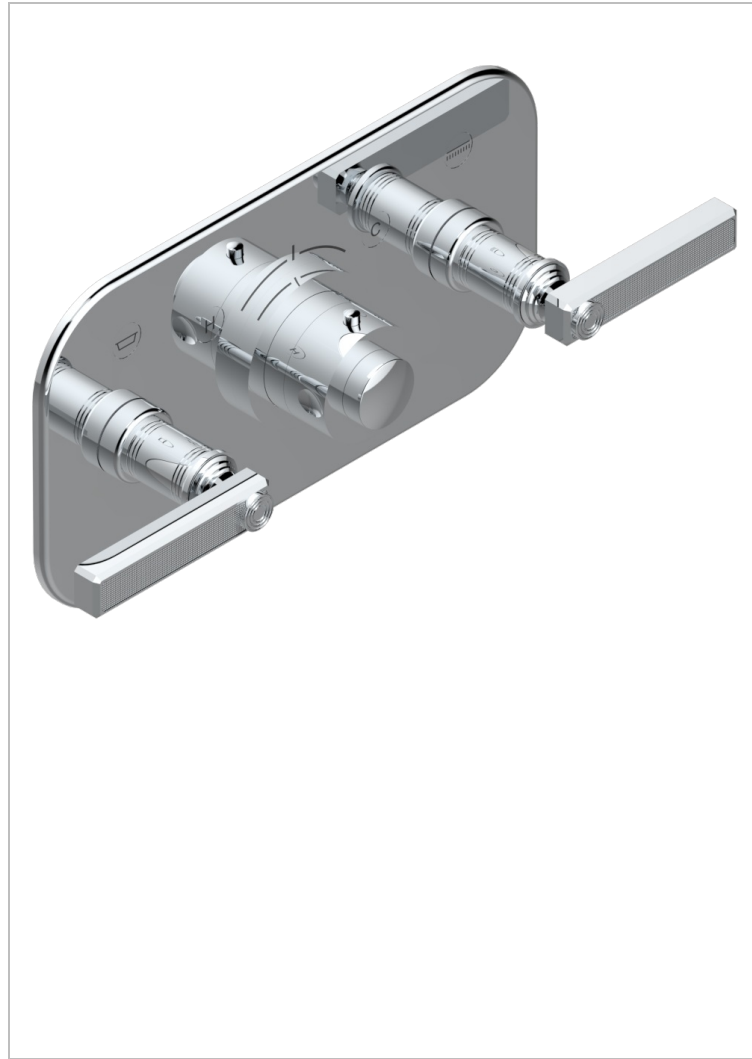

WEST COAST WITH GUILLOCHE DECOR WITH LEVER

U9D-5401BEH

Trim for thermostatic mixer with 2 valves item to be installed horizontal . to adapt on 5 401AHC or 5 401AHM

CARACTERÍSTICAS

- West coast with Guilloché decor with lever
- Trim for thermostatic mixer with 2 valves item to be installed horizontal . to adapt on 5 401AHC or 5 401AHM

ACABADOS DISPONIBLES

Bronce claro - D01
Cerámica negra mate - D30
Cobre viejo mate - H07
Cromo - A02
Cromo mate - C02
Dorado - F01

Dorado mate - F07
Dorado pálido - F30
Dorado pálido mate (sin barniz) - F31
Natural smoked Brass - A13
Níquel - B01
Níquel mate - C01

Níquel viejo - H28
Polished chrome with gold inlay - GA1
Pvd blush - H62
Pvd blush mate - H60
Pvd color latón - H49
Pvd color latón mate - H50

Pvd color níquel - H55
Pvd color níquel mate - H56
Pvd color oro - H52
Pvd color oro mate - H53
Pvd grafito - H64
Pvd grafito mate - H65