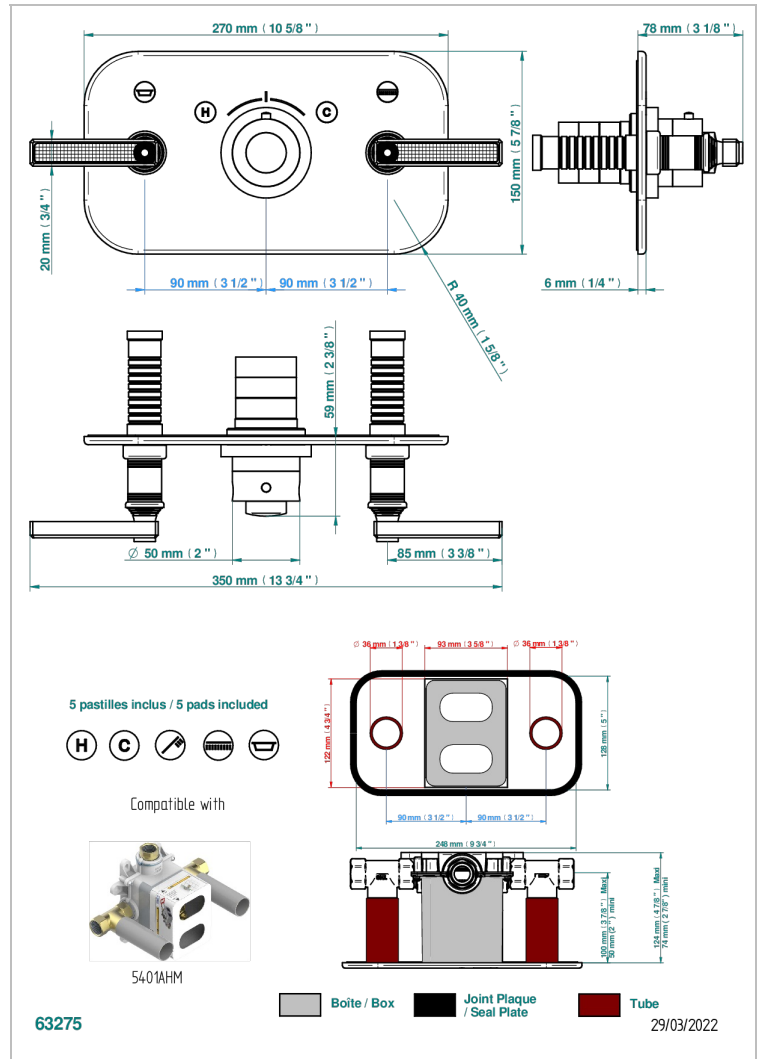

WEST COAST WITH GUILLOCHE DECOR WITH LEVER

U9D-5401BEH

Trim for thermostatic mixer with 2 valves item to be installed horizontal . to adapt on 5 401AHC or 5 401AHM

CARACTERÍSTICAS

- West coast with Guilloché decor with lever
- Trim for thermostatic mixer with 2 valves item to be installed horizontal . to adapt on 5 401AHC or 5 401AHM