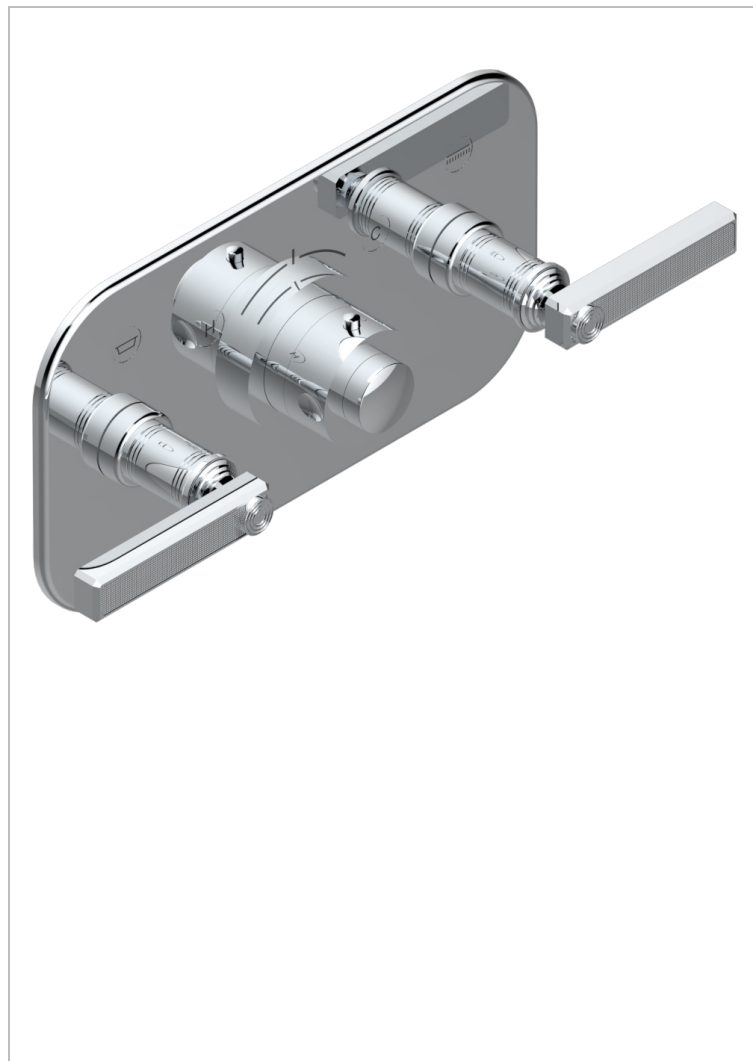

# WEST COAST WITH GUILLOCHE DECOR WITH LEVER

U9D-5401BEH

Trim for thermostatic mixer with 2 valves item to be installed horizontal . to adapt on 5 401AHC or 5 401AHM

## CHARACTERISTIC

- West coast with Guilloché decor with lever
- Trim for thermostatic mixer with 2 valves item to be installed horizontal . to adapt on 5 401AHC or 5 401AHM

## RELATED SKU'S

- Ref. G00-5401AHC 3/4" THG thermostat, 60 l/mn with two valves with wax cartridge delivered with a built-in box, without trim - to be installed horizontal ( for installation with cross handle)
- Ref. G00-5401AHM 3/4" THG thermostat, 60 l/mn with two valves with wax cartridge delivered with a built-in box, without trim - to be installed horizontal ( for installation with lever handle)