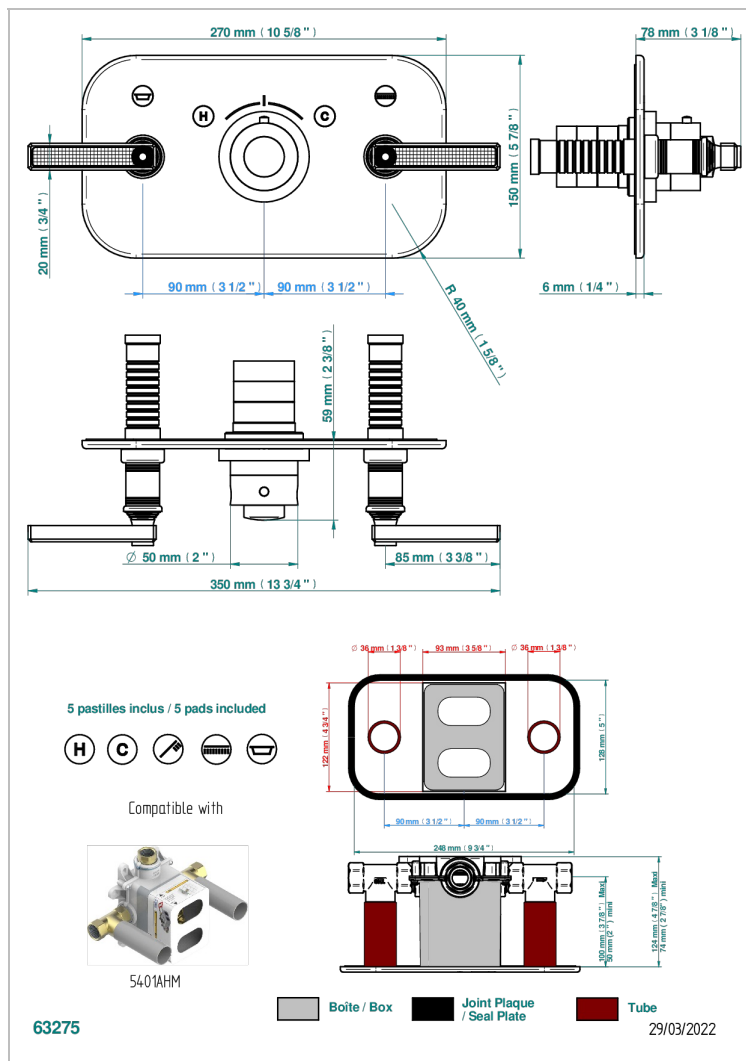

# WEST COAST WITH GUILLOCHE DECOR WITH LEVER

U9D-5401BEH

Trim for thermostatic mixer with 2 valves item to be installed horizontal . to adapt on 5 401AHC or 5 401AHM

## CHARACTERISTIC

- West coast with Guilloché decor with lever
- Trim for thermostatic mixer with 2 valves item to be installed horizontal . to adapt on 5 401AHC or 5 401AHM

## RELATED SKU'S

- Ref. G00-5401AHC 3/4" THG thermostat, 60 l/mn with two valves with wax cartridge delivered with a built-in box, without trim - to be installed horizontal ( for installation with cross handle)
- Ref. G00-5401AHM 3/4" THG thermostat, 60 l/mn with two valves with wax cartridge delivered with a built-in box, without trim - to be installed horizontal ( for installation with lever handle)