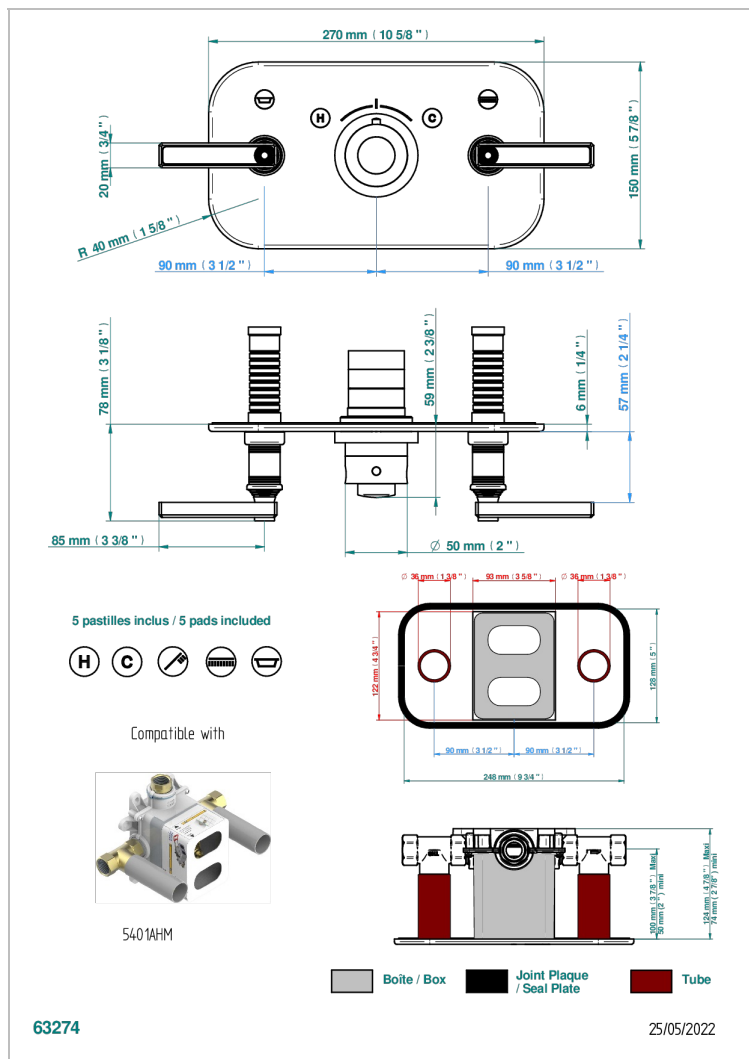

WEST COAST WHITE ONYX WITH LEVER HANDLES

U9H-5401BEH

Trim for thermostatic mixer with 2 valves item to be installed horizontal . to adapt on 5 401AHC or 5 401AHM

CARACTERÍSTICAS

- West Coast White Onyx with lever handles
- Trim for thermostatic mixer with 2 valves item to be installed horizontal . to adapt on 5 401AHC or 5 401AHM