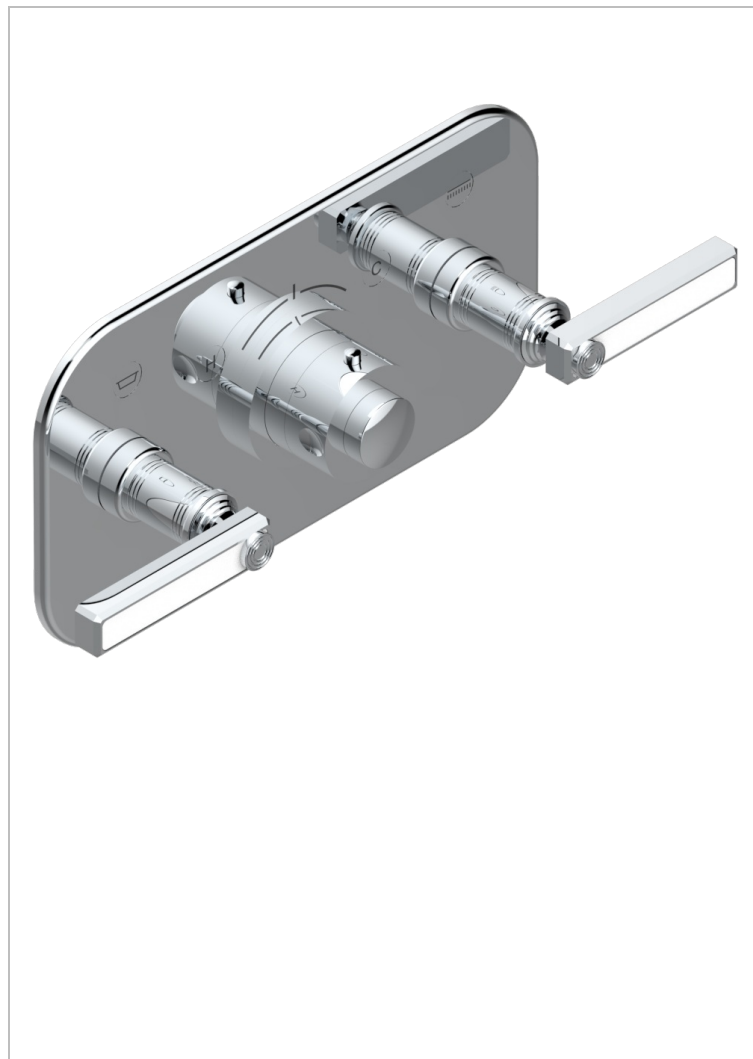

WEST COAST WHITE ONYX WITH LEVER HANDLES

U9H-5401BEH

Trim for thermostatic mixer with 2 valves item to be installed horizontal . to adapt on 5 401AHC or 5 401AHM

CARACTERÍSTICAS

- West Coast White Onyx with lever handles
- Trim for thermostatic mixer with 2 valves item to be installed horizontal . to adapt on 5 401AHC or 5 401AHM

ACABADOS DISPONIBLES

Bronce claro - D01
Cerámica negra mate - D30
Cobre viejo mate - H07
Cromo - A02
Cromo mate - C02
Dorado - F01

Dorado mate - F07
Dorado pálido - F30
Dorado pálido mate (sin barniz) - F31
Natural smoked Brass - A13
Níquel - B01
Níquel mate - C01