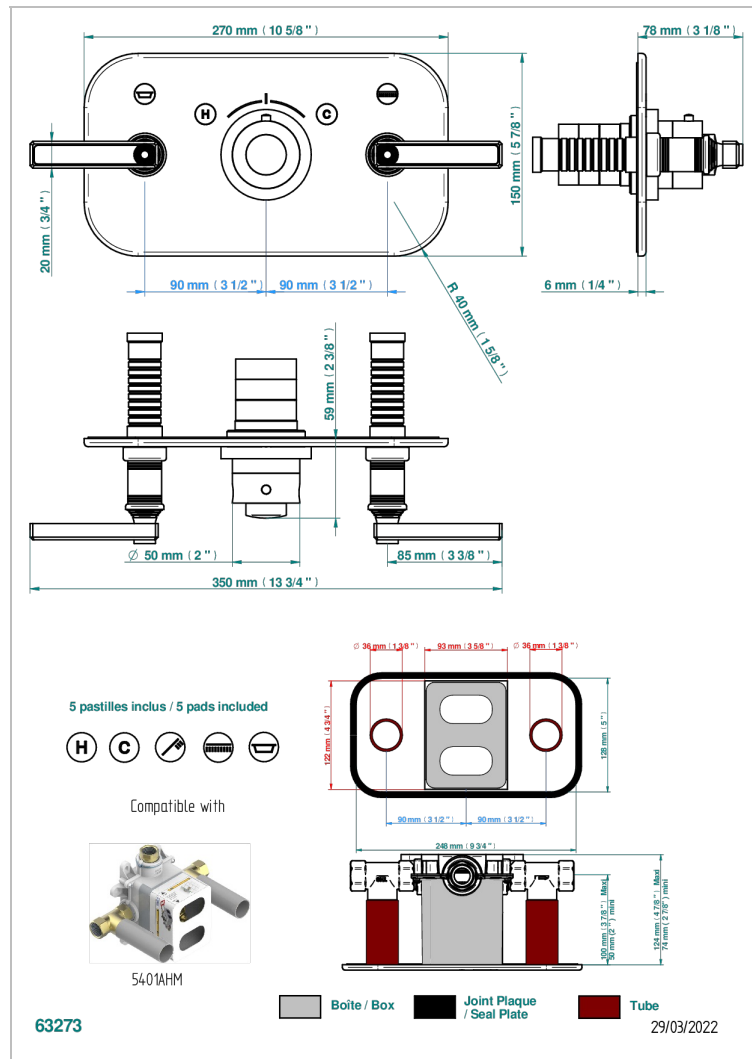

WEST COAST BLACK ONYX WITH LEVER

U9F-5401BEH

Trim for thermostatic mixer with 2 valves item to be installed horizontal . to adapt on 5 401AHC or 5 401AHM

CARACTERÍSTICAS

- West Coast Black Onyx with lever
- Trim for thermostatic mixer with 2 valves item to be installed horizontal . to adapt on 5 401AHC or 5 401AHM