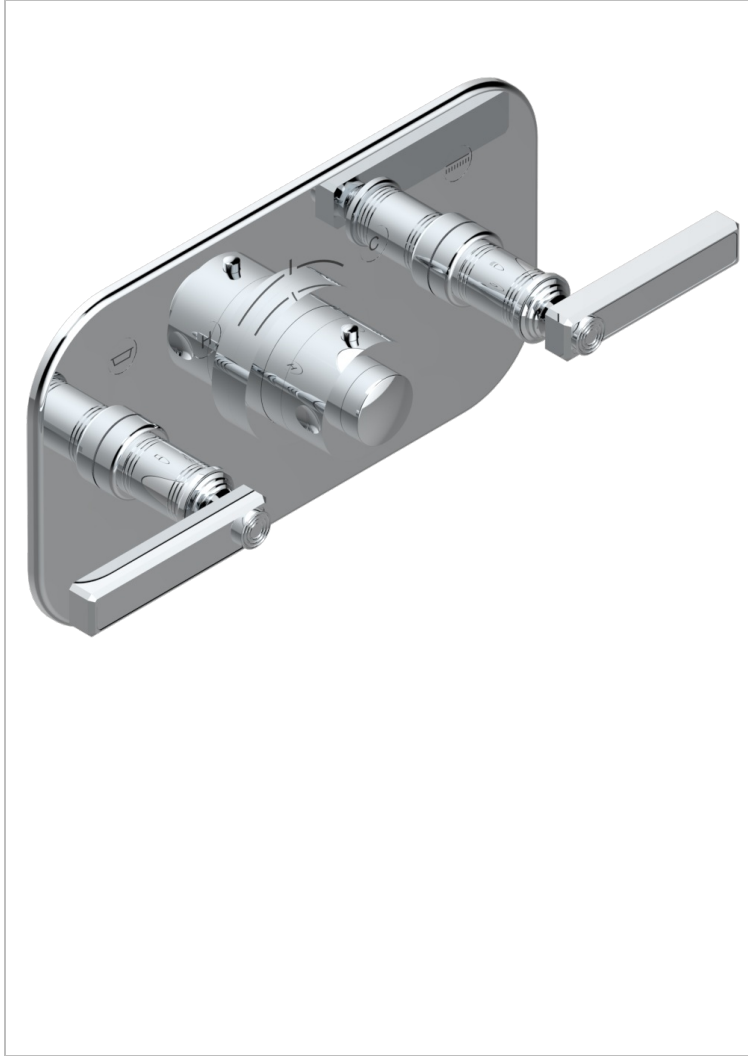

WEST COAST METAL WITH LEVER HANDLES

U9B-5401BEH

Trim for THG thermostat with 2 valves ref. 5 401AHM/US rough part supplied with fixing box , item to be installed horizontal

CHARACTERISTIC

- West Coast Metal with lever handles
- Trim for THG thermostat with 2 valves ref. 5 401AHM/US rough part supplied with fixing box , item to be installed horizontal

AVAILABLE FINITIONS

Black ceram - D30	Gold color PVD - H52	Matt blush PVD - H60	Matt nickel (American satin) - C01	Polished chrome with gold inlay - GA1
Blush PVD - H62	Gold mat - F07	Matt brass color PVD - H50	Matt nickel color PVD - H56	Soft gold - F30
Brass color PVD - H49	Gold polished - F01	Matt brown bronze color PVD - F34	Natural smoked Brass - A13	Soft matt gold - F31
Brown bronze color PVD - F33	Graphite PVD - H64	Matt chrome (American satin) - C02	Nickel antique / Sovereign - H28	Umber PVD - H66
Chrome polished - A02	Light coated bronze - D01	Matt gold color PVD - H53	Nickel color PVD - H55	
Copper antique matt, coated - H07	Matt Umber PVD - H67	Matt graphite PVD - H65	Nickel polished - B01	