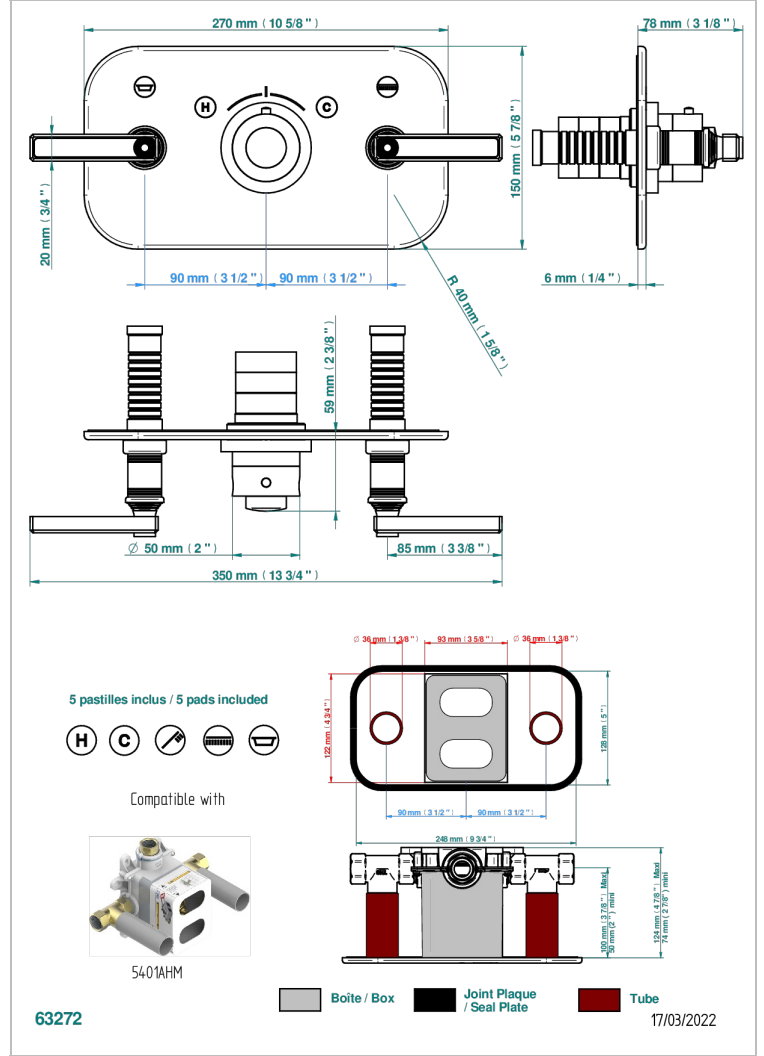

WEST COAST METAL WITH LEVER HANDLES

U9B-5401BEH

Trim for THG thermostat with 2 valves ref. 5 401AHM/US rough part supplied with fixing box , item to be installed horizontal

CHARACTERISTIC

- West Coast Metal with lever handles
- Trim for THG thermostat with 2 valves ref. 5 401AHM/US rough part supplied with fixing box , item to be installed horizontal

AVAILABLE FINITIONS

Black ceram - D30	Gold color PVD - H52	Matt blush PVD - H60	Matt nickel (American satin) - C01	Polished chrome with gold inlay - GA1
Blush PVD - H62	Gold mat - F07	Matt brass color PVD - H50	Matt nickel color PVD - H56	Soft gold - F30
Brass color PVD - H49	Gold polished - F01	Matt brown bronze color PVD - F34	Natural smoked Brass - A13	Soft matt gold - F31
Brown bronze color PVD - F33	Graphite PVD - H64	Matt chrome (American satin) - C02	Nickel antique / Sovereign - H28	Umber PVD - H66
Chrome polished - A02	Light coated bronze - D01	Matt gold color PVD - H53	Nickel color PVD - H55	
Copper antique matt, coated - H07	Matt Umber PVD - H67	Matt graphite PVD - H65	Nickel polished - B01	