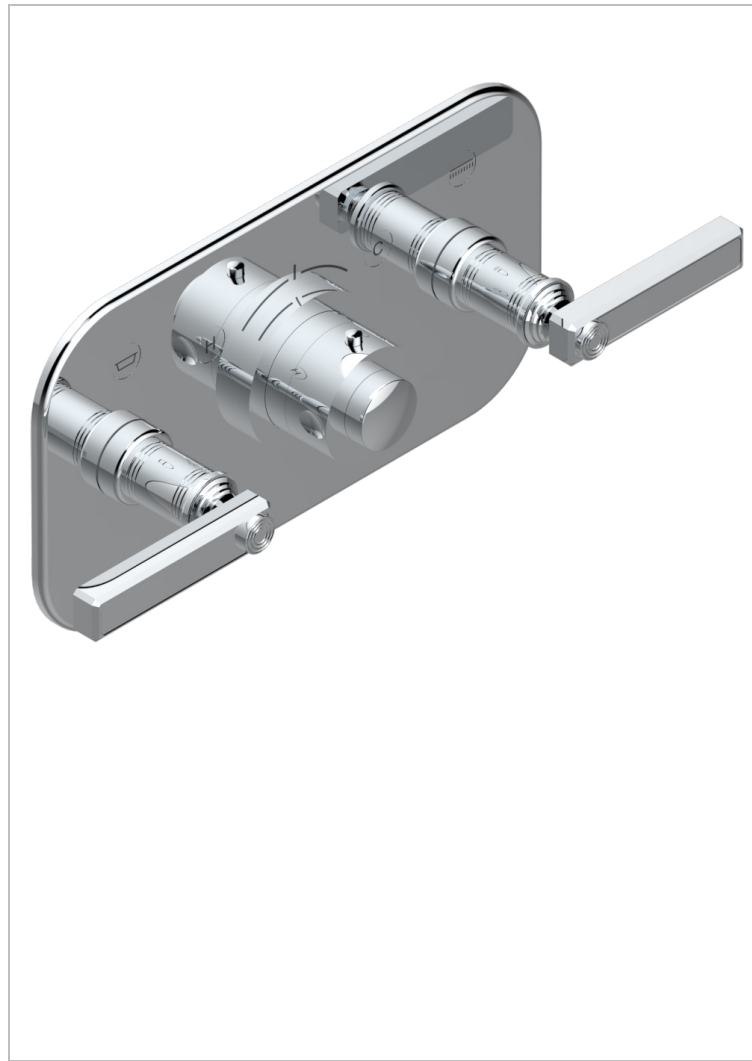

WEST COAST METAL WITH LEVER

U9B-5401BEH

Trim for thermostatic mixer with 2 valves item to be installed horizontal . to adapt on 5 401AHC or 5 401AHM

CARACTERÍSTICAS

- West Coast Metal with lever
- Trim for thermostatic mixer with 2 valves item to be installed horizontal . to adapt on 5 401AHC or 5 401AHM

PRODUCTOS RELACIONADOS

- Ref. G00-5401AHC 3/4" THG thermostat, 60 l/mn with two valves with wax cartridge delivered with a built-in box, without trim - to be installed horizontal (for installation with cross handle)
- Ref. G00-5401AHM 3/4" THG thermostat, 60 l/mn with two valves with wax cartridge delivered with a built-in box, without trim - to be installed horizontal (for installation with lever handle)