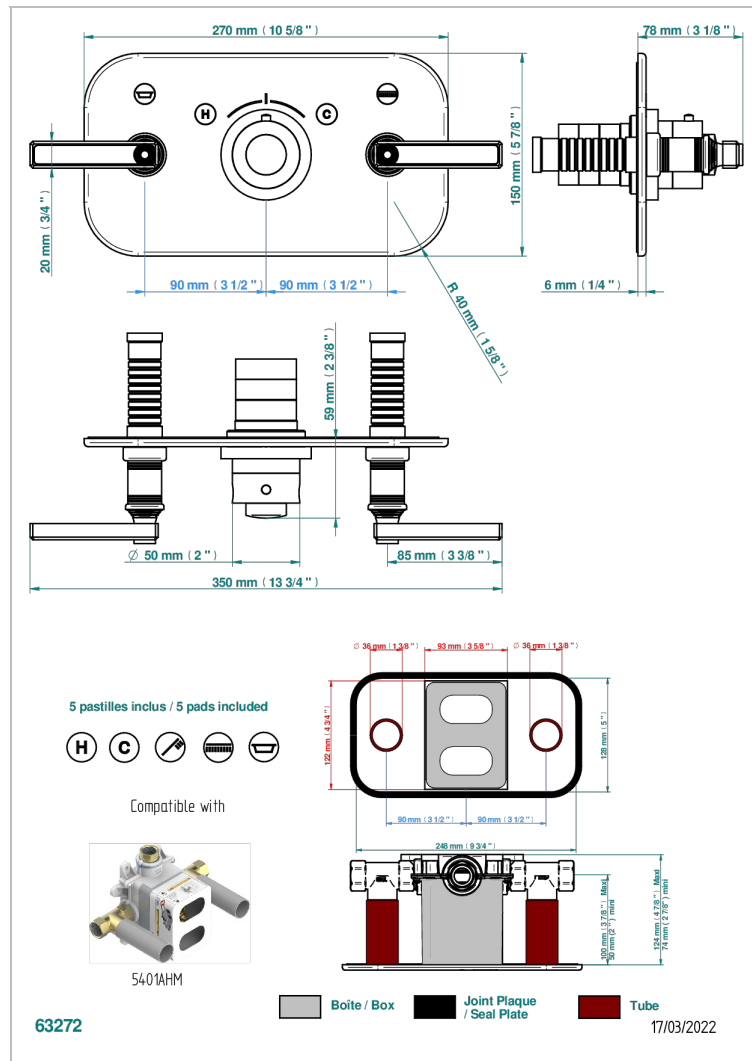

WEST COAST METAL WITH LEVER

U9B-5401BEH

Trim for thermostatic mixer with 2 valves item to be installed horizontal . to adapt on 5 401AHC or 5 401AHM

CARACTERÍSTICAS

- West Coast Metal with lever
- Trim for thermostatic mixer with 2 valves item to be installed horizontal . to adapt on 5 401AHC or 5 401AHM

PRODUCTOS RELACIONADOS

- Ref. G00-5401AHC 3/4" THG thermostat, 60 l/mn with two valves with wax cartridge delivered with a built-in box, without trim - to be installed horizontal (for installation with cross handle)
- Ref. G00-5401AHM 3/4" THG thermostat, 60 l/mn with two valves with wax cartridge delivered with a built-in box, without trim - to be installed horizontal (for installation with lever handle)