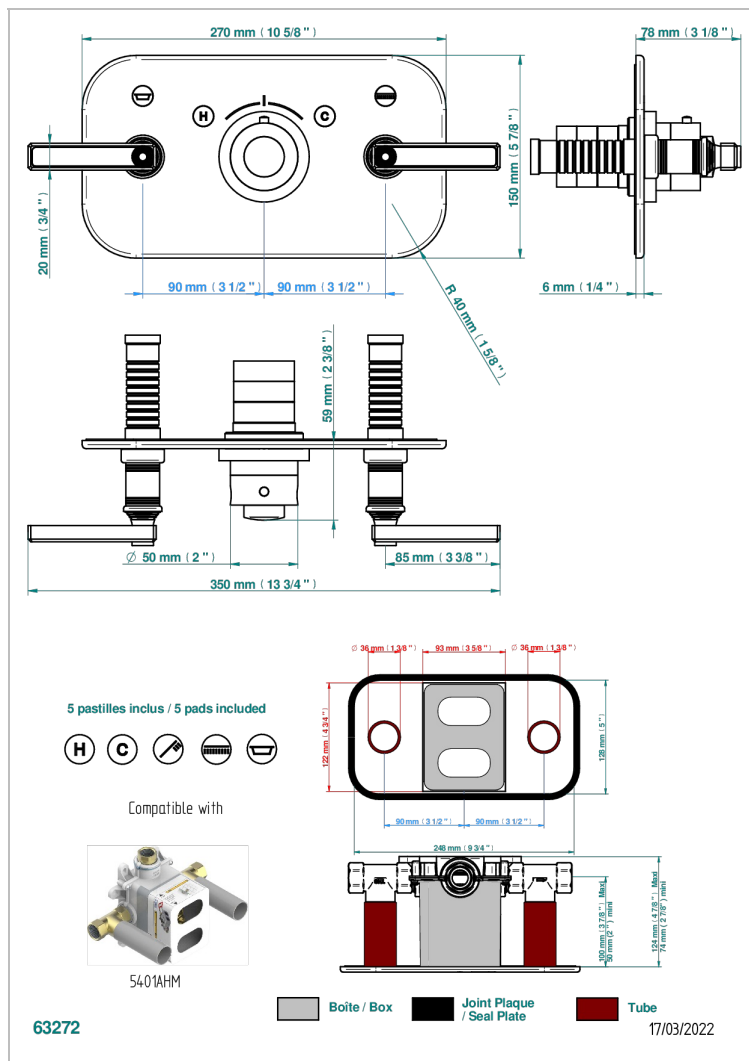

# WEST COAST METAL WITH LEVER

U9B-5401BEH

Trim for thermostatic mixer with 2 valves item to be installed horizontal . to adapt on 5 401AHC or 5 401AHM

## CHARACTERISTIC

- West Coast Metal with lever
- Trim for thermostatic mixer with 2 valves item to be installed horizontal . to adapt on 5 401AHC or 5 401AHM

## RELATED SKU'S

- Ref. G00-5401AHC 3/4" THG thermostat, 60 l/mn with two valves with wax cartridge delivered with a built-in box, without trim - to be installed horizontal ( for installation with cross handle)
- Ref. G00-5401AHM 3/4" THG thermostat, 60 l/mn with two valves with wax cartridge delivered with a built-in box, without trim - to be installed horizontal ( for installation with lever handle)