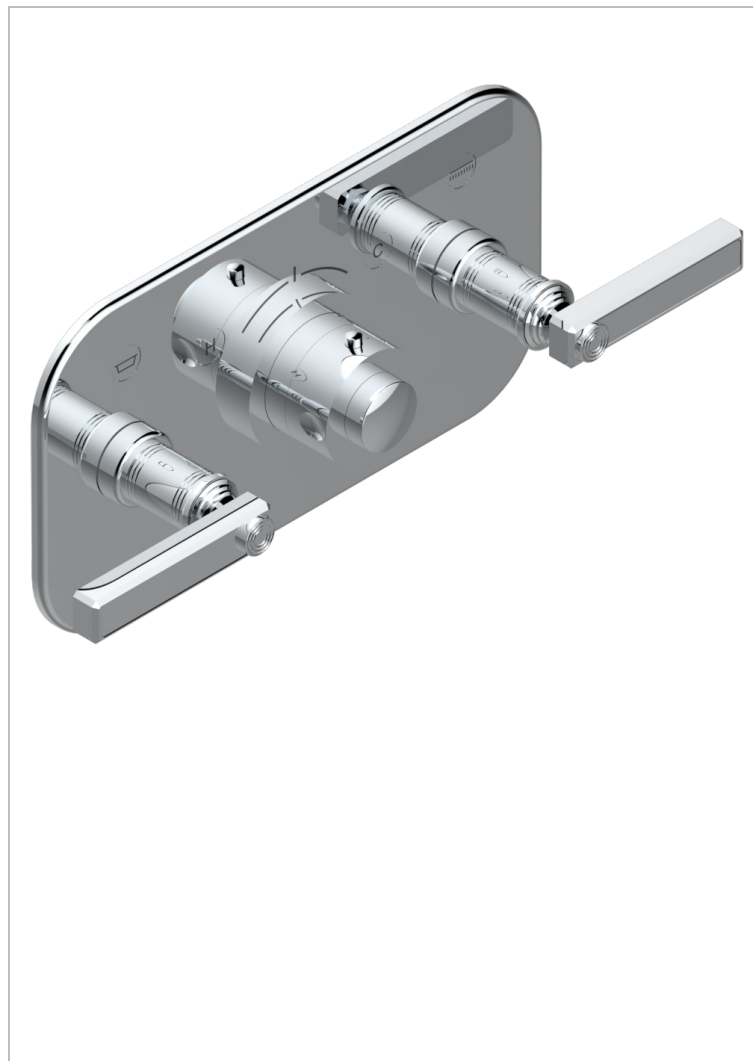

# WEST COAST METAL WITH LEVER

U9B-5401BEH

Trim for thermostatic mixer with 2 valves item to be installed horizontal . to adapt on 5 401AHC or 5 401AHM

## CHARACTERISTIC

- West Coast Metal with lever
- Trim for thermostatic mixer with 2 valves item to be installed horizontal . to adapt on 5 401AHC or 5 401AHM

## RELATED SKU'S

- Ref. G00-5401AHC 3/4" THG thermostat, 60 l/mn with two valves with wax cartridge delivered with a built-in box, without trim - to be installed horizontal ( for installation with cross handle)
- Ref. G00-5401AHM 3/4" THG thermostat, 60 l/mn with two valves with wax cartridge delivered with a built-in box, without trim - to be installed horizontal ( for installation with lever handle)