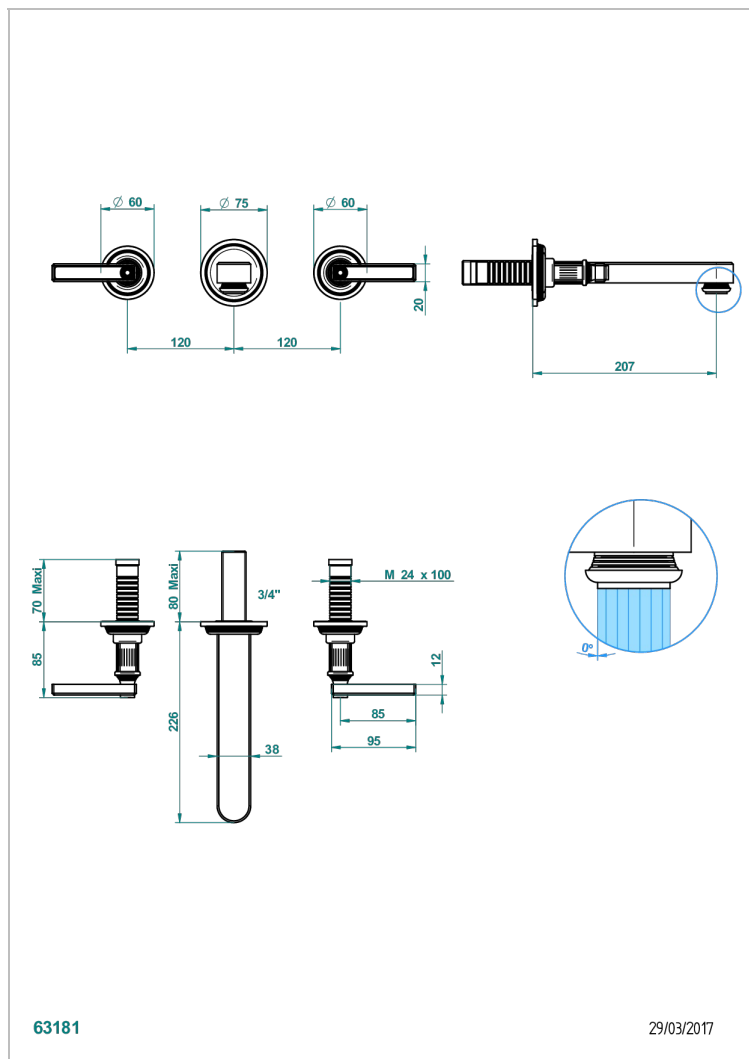

GRAND CENTRAL WHITE ONYX WITH LEVER HANDLES

U9S-41SGB

Trim for wall mounted 3-hole bath set only

CHARACTERISTIC

- Grand central White Onyx with lever handles
- Trim for wall mounted 3-hole bath set only

RELATED SKU'S

- Ref. G00-40AM/US Rough parts for wall set (one counter clockwise and one clockwise cartridges)

AVAILABLE FINITIONS

Black ceram - D30
Blush PVD - H62
Brass color PVD - H49
Brown bronze color PVD - F33
Chrome polished - A02
Copper antique matt, coated - H07