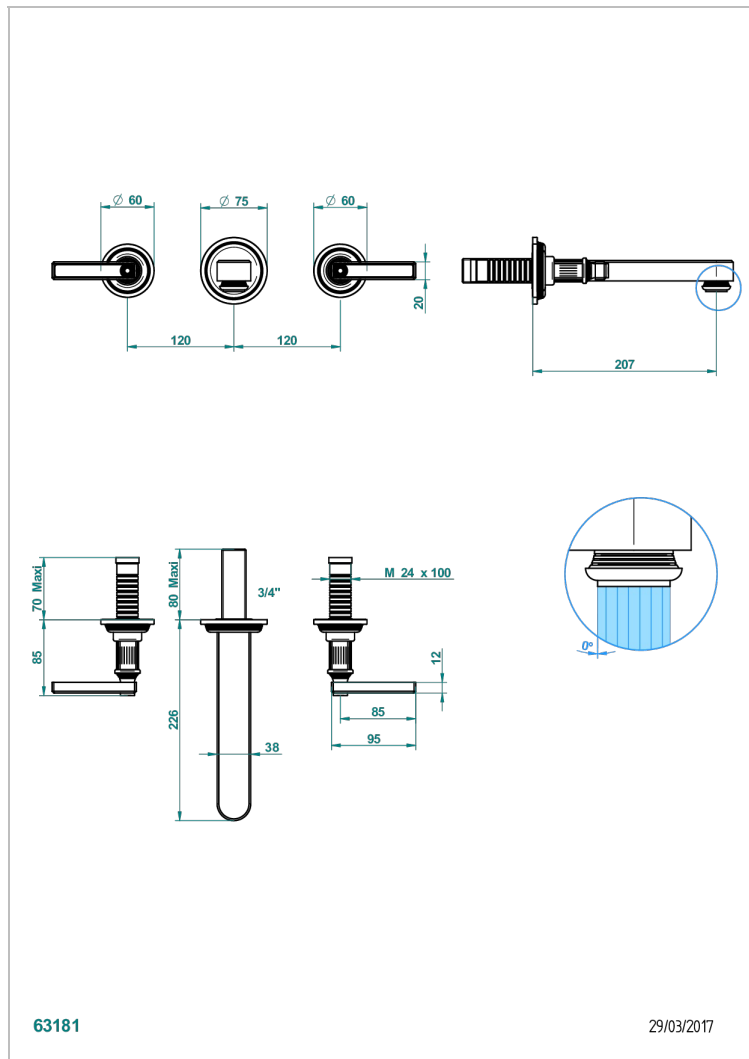

GRAND CENTRAL WHITE ONYX WITH LEVER HANDLES

U9S-41SGB

Trim only for wall mounted 3-hole bath mixer

CARACTERÍSTICAS

- Grand central White Onyx with lever handles
- Trim only for wall mounted 3-hole bath mixer

PRODUCTOS RELACIONADOS

- Ref. G00-40AC Rough parts for wall mounted 3 hole mixer, cross handle version
- Ref. G00-40AM Rough parts for wall mounted 3 hole mixer, lever handle version

ACABADOS DISPONIBLES