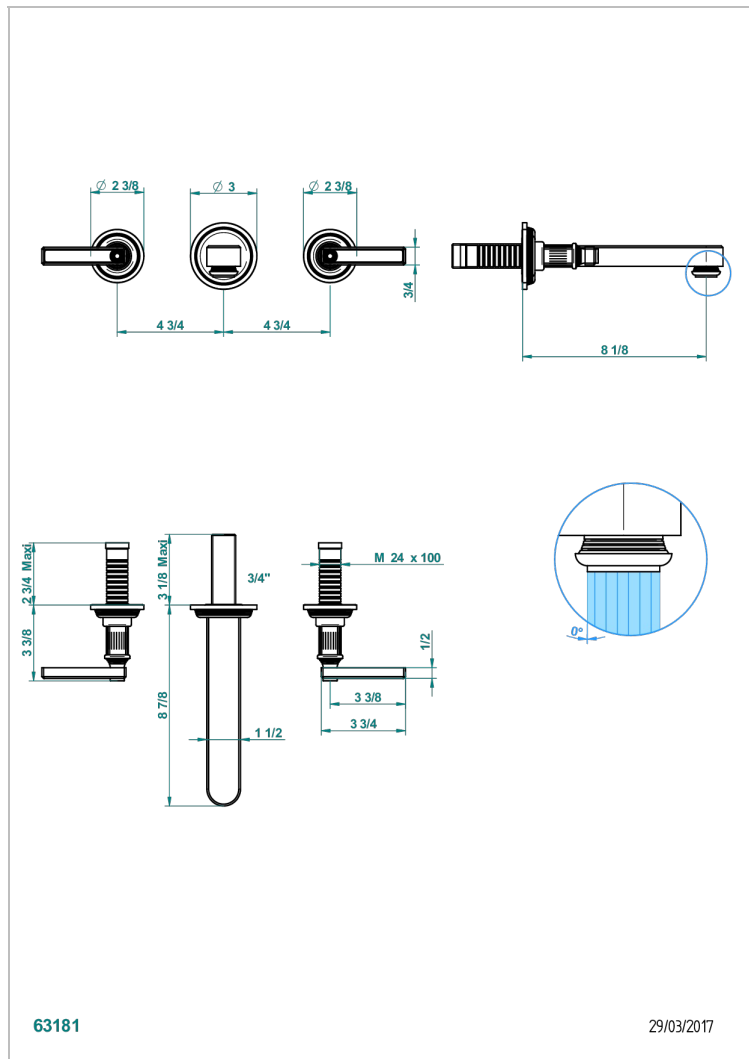

# GRAND CENTRAL WHITE ONYX WITH LEVER HANDLES

U9S-41SGB

Trim only for wall mounted 3-hole bath mixer

## CARACTERÍSTICAS

- Grand central White Onyx with lever handles
- Trim only for wall mounted 3-hole bath mixer

## PRODUCTOS RELACIONADOS

- Ref. G00-40AC Rough parts for wall mounted 3 hole mixer, cross handle version
- Ref. G00-40AM Rough parts for wall mounted 3 hole mixer, lever handle version