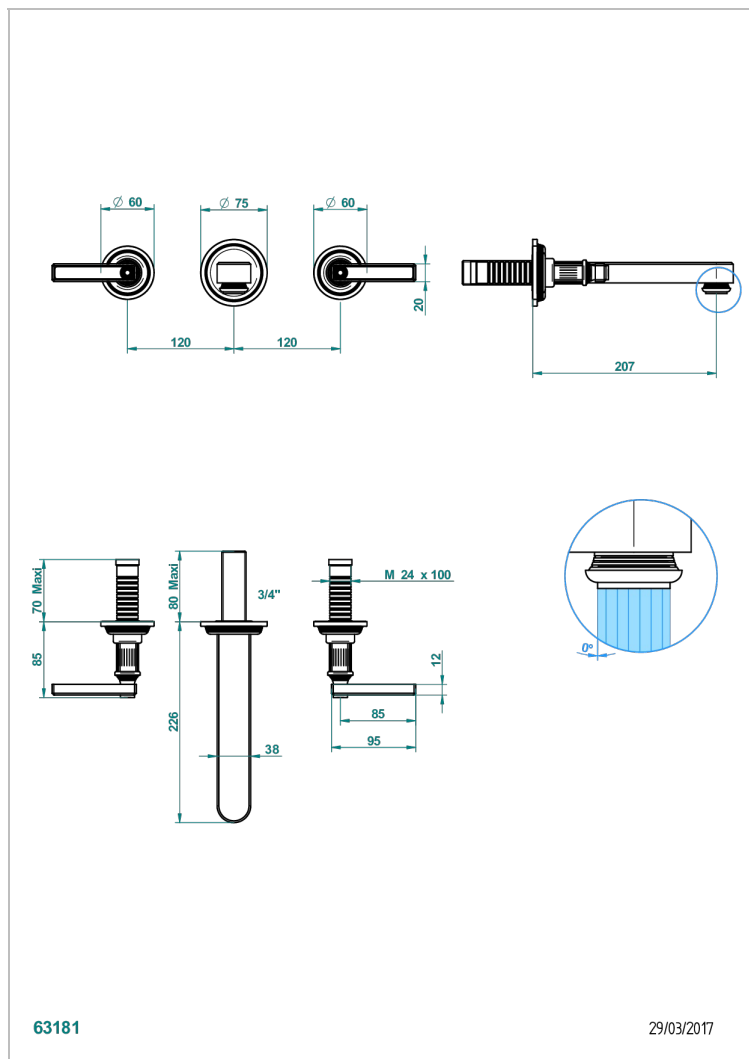

# GRAND CENTRAL WHITE ONYX WITH LEVER HANDLES

U9S-41SGB

Trim only for wall mounted 3-hole bath mixer

## CARACTERÍSTICAS

- Grand central White Onyx with lever handles
- Trim only for wall mounted 3-hole bath mixer

## PRODUCTOS RELACIONADOS

- Ref. G00-40AC Rough parts for wall mounted 3 hole mixer, cross handle version
- Ref. G00-40AM Rough parts for wall mounted 3 hole mixer, lever handle version