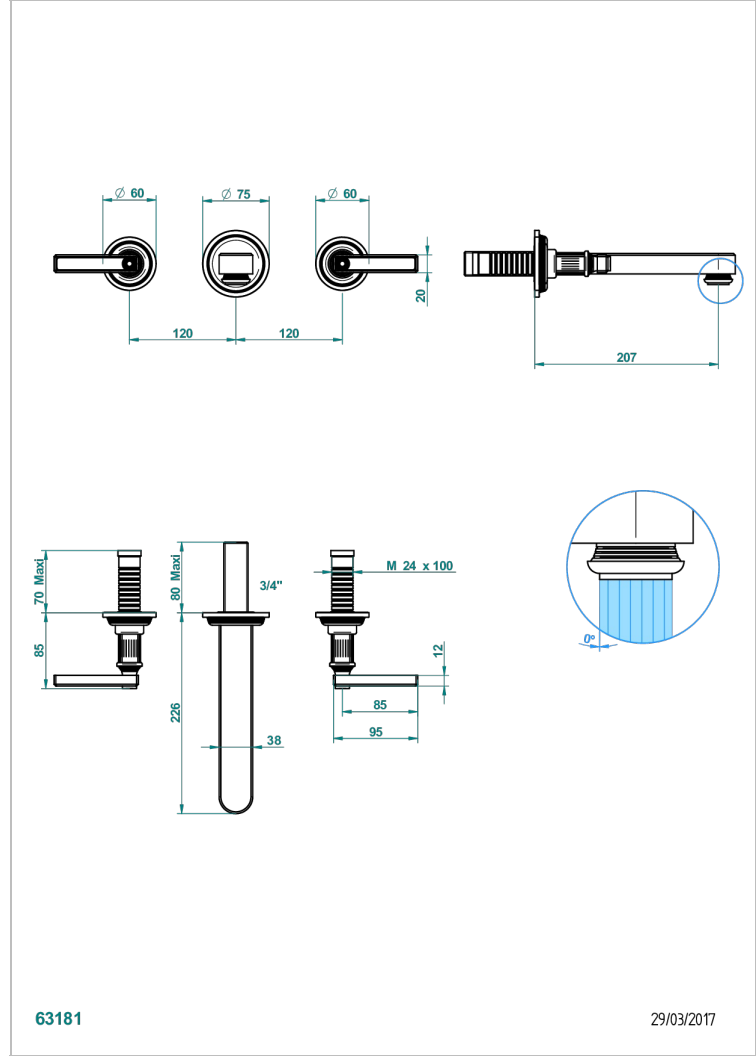

GRAND CENTRAL WHITE ONYX WITH LEVER HANDLES

U9S-41SGB

Trim only for wall mounted 3-hole bath mixer

CHARACTERISTIC

- Grand central White Onyx with lever handles
- Trim only for wall mounted 3-hole bath mixer

RELATED SKU'S

- Ref. G00-40AC Rough parts for wall mounted 3 hole mixer, cross handle version
- Ref. G00-40AM Rough parts for wall mounted 3 hole mixer, lever handle version

AVAILABLE FINITIONS

Antique nickel - H28
Black ceram - D30
Blush PVD - H62
Brass color PVD - H49
Brown bronze color PVD - F33
Gold color PVD - H52