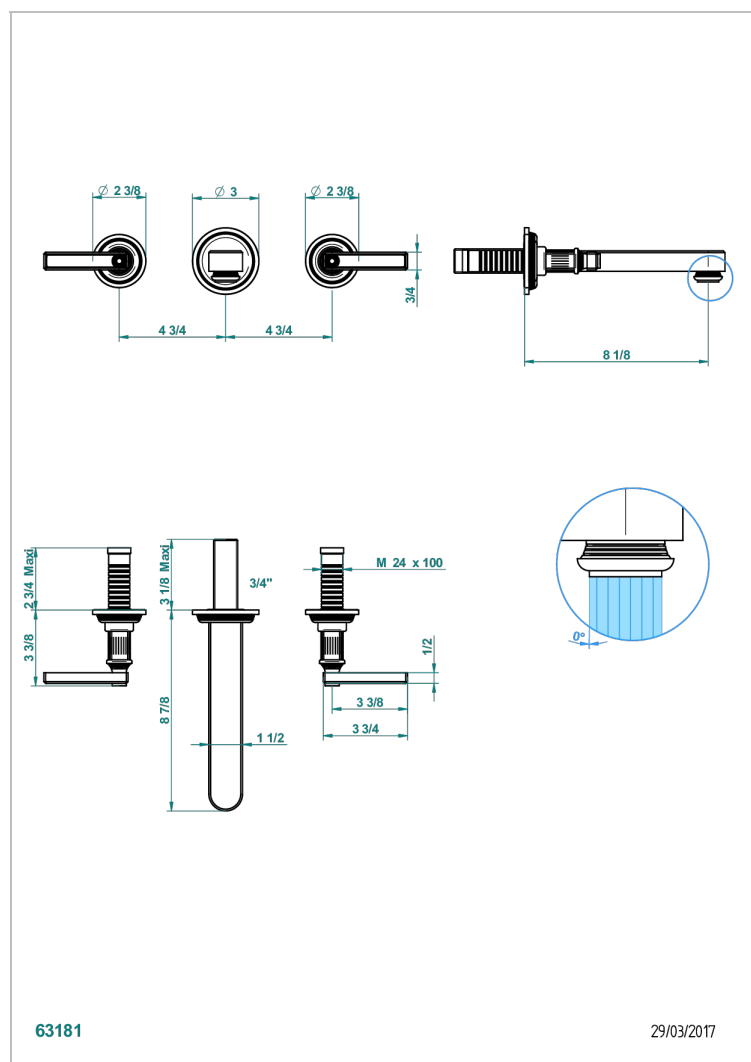

GRAND CENTRAL WHITE ONYX WITH LEVER HANDLES

U9S-41SGB

Trim only for wall mounted 3-hole bath mixer

CARACTERÍSTICAS

- Grand central White Onyx with lever handles
- Trim only for wall mounted 3-hole bath mixer

PRODUCTOS RELACIONADOS

- Ref. G00-40AC Rough parts for wall mounted 3 hole mixer, cross handle version
- Ref. G00-40AM Rough parts for wall mounted 3 hole mixer, lever handle version

ACABADOS DISPONIBLES