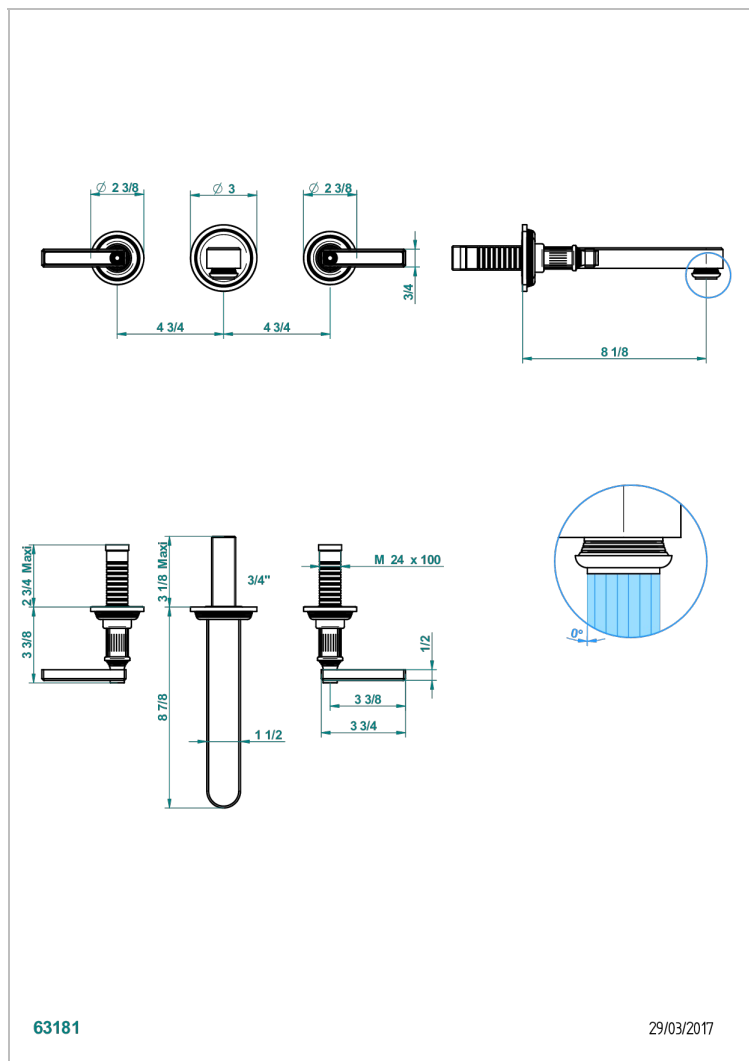

GRAND CENTRAL WHITE ONYX WITH LEVER HANDLES

U9S-41SGB

Trim only for wall mounted 3-hole bath mixer

63181

29/03/2017

CHARACTERISTIC

- Grand central White Onyx with lever handles
- Trim only for wall mounted 3-hole bath mixer

RELATED SKU'S

- Ref. G00-40AC Rough parts for wall mounted 3 hole mixer, cross handle version
- Ref. G00-40AM Rough parts for wall mounted 3 hole mixer, lever handle version

AVAILABLE FINITIONS

Antique nickel - H28
Black ceram - D30
Blush PVD - H62
Brass color PVD - H49
Brown bronze color PVD - F33
Gold color PVD - H52