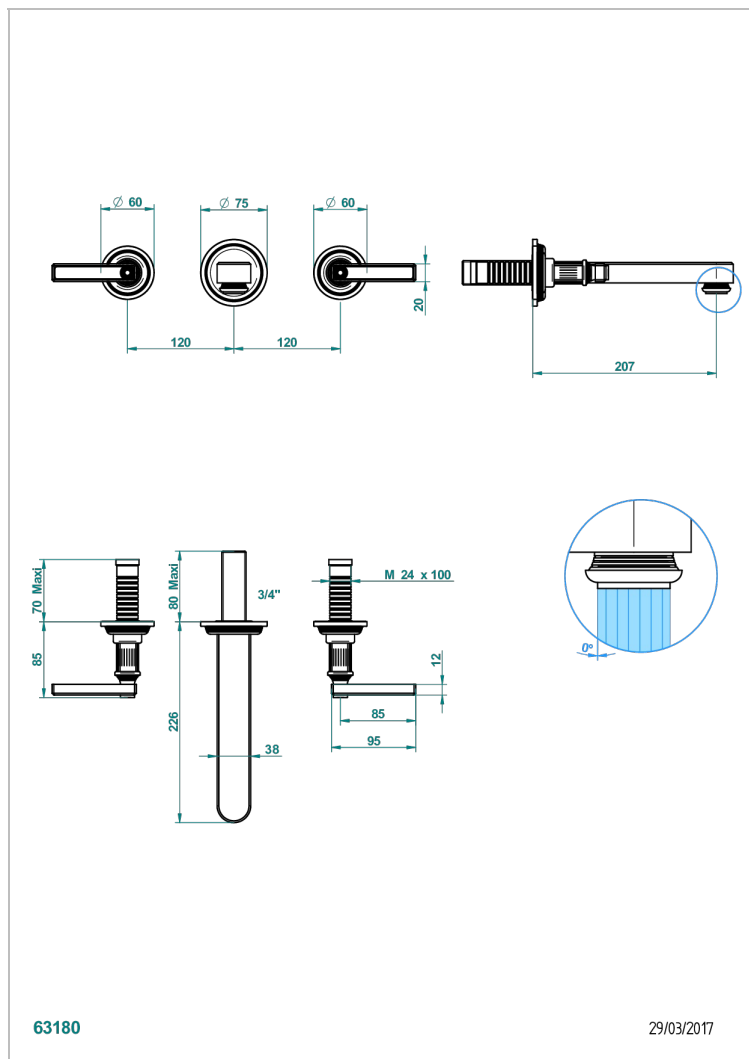

GRAND CENTRAL BLACK ONYX WITH LEVER HANDLES

U9N-41SGB

Trim for wall mounted 3-hole bath set only

CHARACTERISTIC

- Grand central Black Onyx with lever handles
- Trim for wall mounted 3-hole bath set only

RELATED SKU'S

- Ref. G00-40AM/US Rough parts for wall set (one counter clockwise and one clockwise cartridges)

AVAILABLE FINITIONS

Black ceram - D30
Blush PVD - H62
Brass color PVD - H49
Brown bronze color PVD - F33
Chrome polished - A02
Copper antique matt, coated - H07