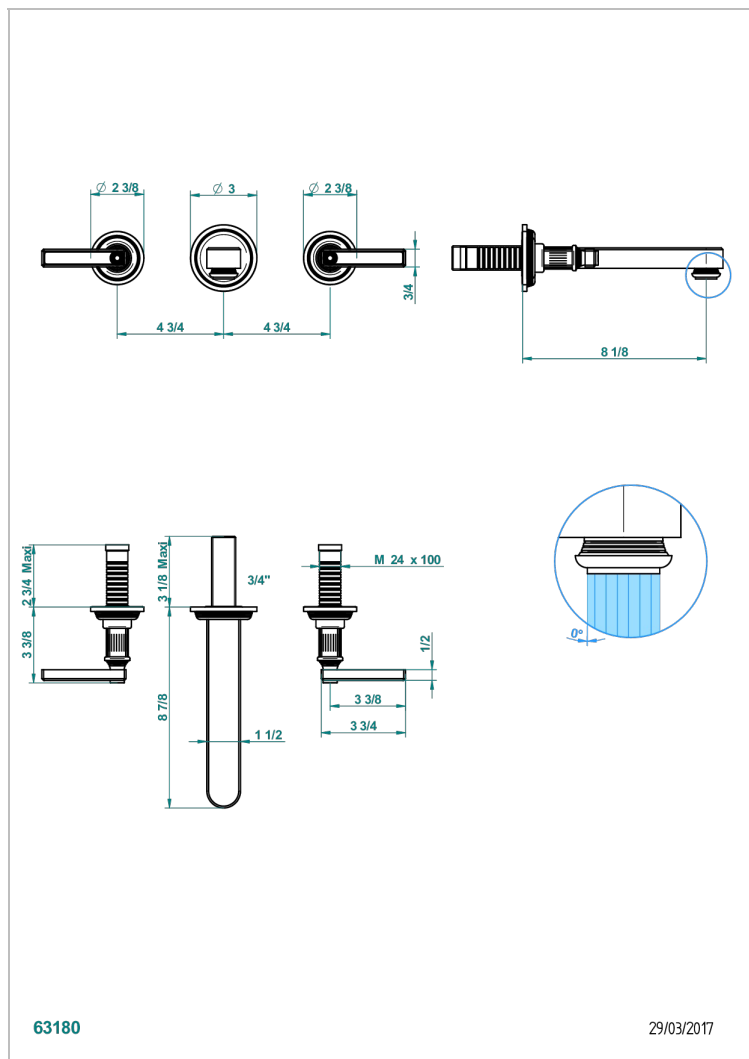

GRAND CENTRAL BLACK ONYX WITH LEVER HANDLES

U9N-41SGB

Trim for wall mounted 3-hole bath set only

63180

29/03/2017

CHARACTERISTIC

- Grand central Black Onyx with lever handles
- Trim for wall mounted 3-hole bath set only

RELATED SKU'S

- Ref. G00-40AM/US Rough parts for wall set (one counter clockwise and one clockwise cartridges)

AVAILABLE FINITIONS

Black ceram - D30
Blush PVD - H62
Brass color PVD - H49
Brown bronze color PVD - F33
Chrome polished - A02
Copper antique matt, coated - H07