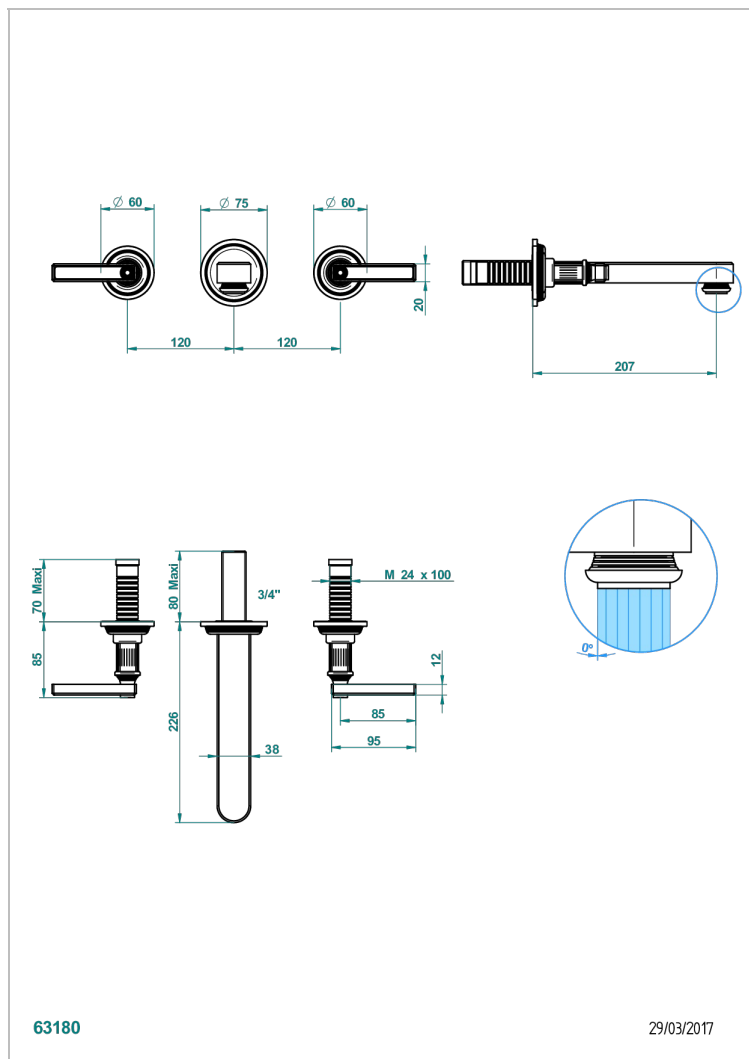

GRAND CENTRAL BLACK ONYX WITH LEVER

U9N-41SGB

Trim only for wall mounted 3-hole bath mixer

63180

29/03/2017

CHARACTERISTIC

- Grand central Black Onyx with lever
- Trim only for wall mounted 3-hole bath mixer

RELATED SKU'S

- Ref. G00-40AC Rough parts for wall mounted 3 hole mixer, cross handle version
- Ref. G00-40AM Rough parts for wall mounted 3 hole mixer, lever handle version

AVAILABLE FINITIONS

Antique nickel - H28
Black ceram - D30
Blush PVD - H62
Brass color PVD - H49
Brown bronze color PVD - F33
Gold color PVD - H52