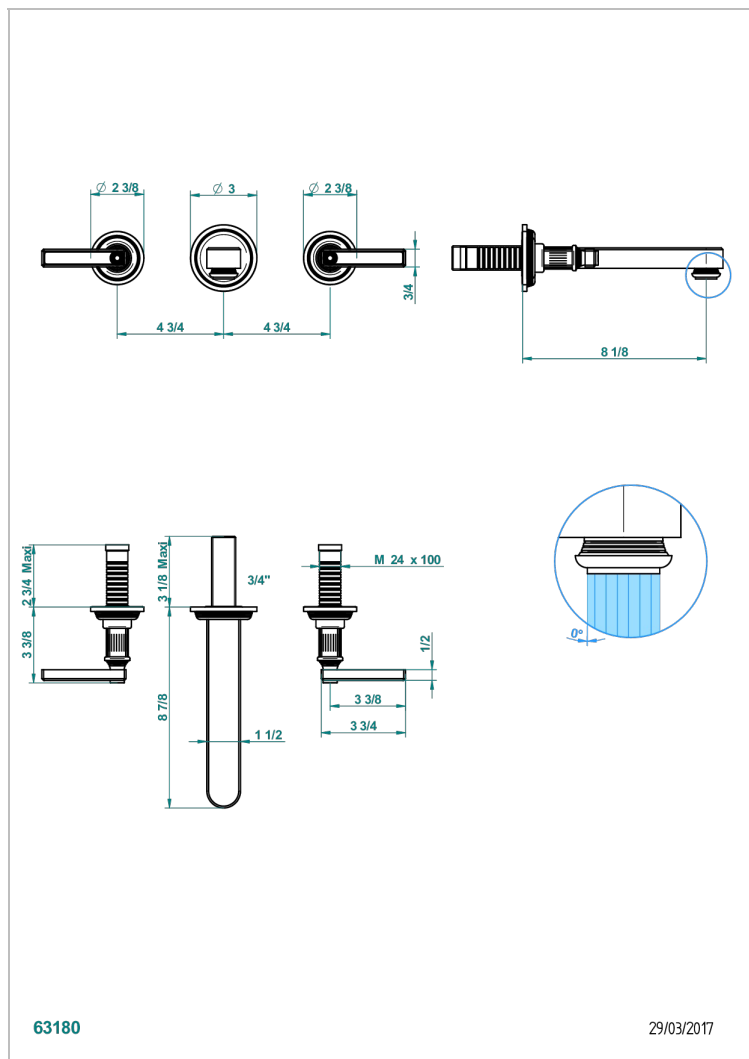

# GRAND CENTRAL BLACK ONYX WITH LEVER

U9N-41SGB

Trim only for wall mounted 3-hole bath mixer

## CHARACTERISTIC

- Grand central Black Onyx with lever
- Trim only for wall mounted 3-hole bath mixer

## RELATED SKU'S

- Ref. G00-40AC Rough parts for wall mounted 3 hole mixer, cross handle version
- Ref. G00-40AM Rough parts for wall mounted 3 hole mixer, lever handle version