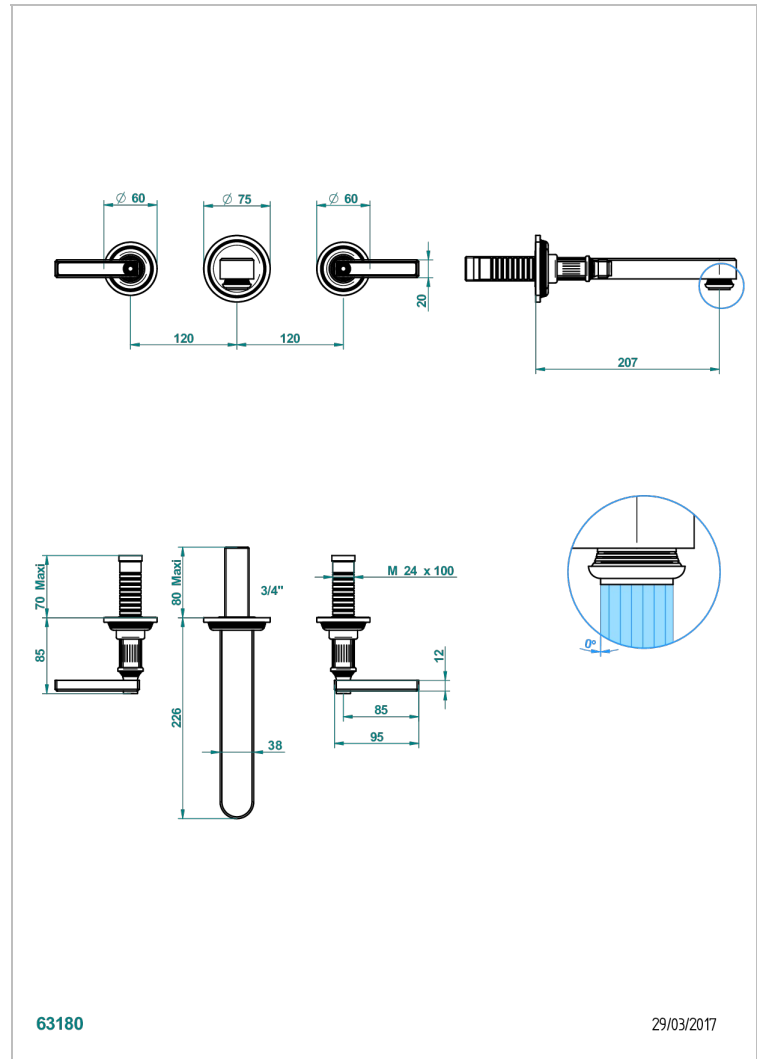

# GRAND CENTRAL BLACK ONYX WITH LEVER

U9N-41SGB

Trim only for wall mounted 3-hole bath mixer

THG<sup>®</sup>  
PARIS

## CARACTERÍSTICAS

- Grand central Black Onyx with lever
- Trim only for wall mounted 3-hole bath mixer

## PRODUCTOS RELACIONADOS

- Ref. G00-40AC Rough parts for wall mounted 3 hole mixer, cross handle version
- Ref. G00-40AM Rough parts for wall mounted 3 hole mixer, lever handle version