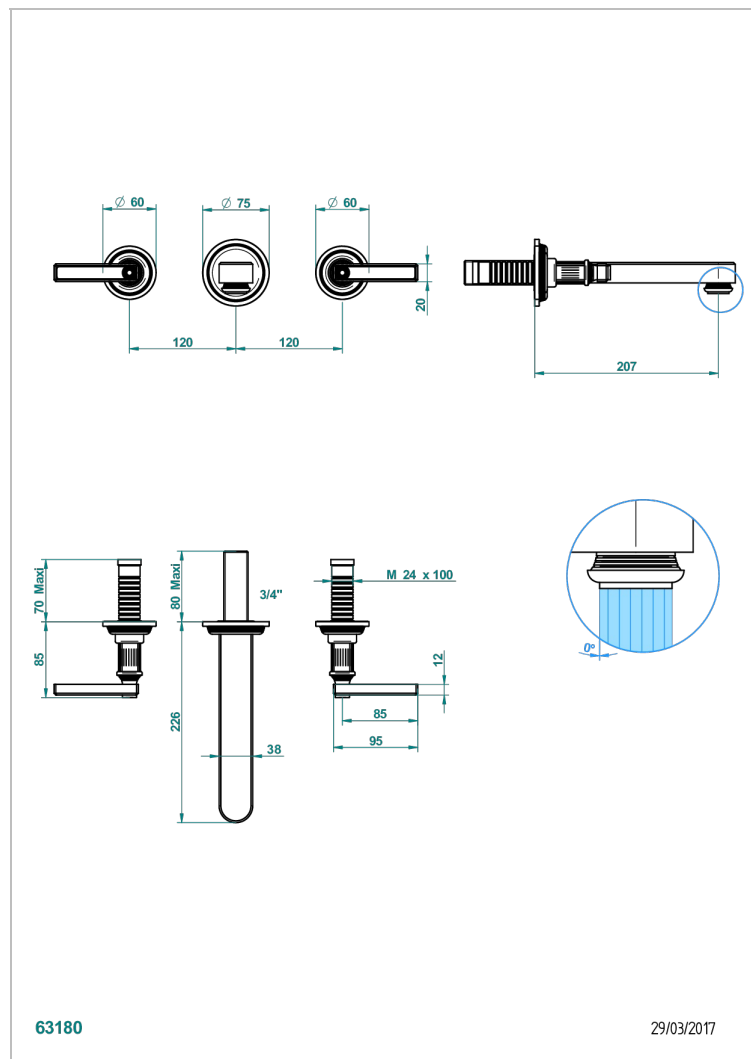

GRAND CENTRAL BLACK ONYX WITH LEVER

U9N-41SGB

Trim only for wall mounted 3-hole bath mixer

63180

29/03/2017

CHARACTERISTIC

- Grand central Black Onyx with lever
- Trim only for wall mounted 3-hole bath mixer

RELATED SKU'S

- Ref. G00-40AC Rough parts for wall mounted 3 hole mixer, cross handle version
- Ref. G00-40AM Rough parts for wall mounted 3 hole mixer, lever handle version

AVAILABLE FINITIONS

Antique nickel - H28
Black ceram - D30
Blush PVD - H62
Brass color PVD - H49
Brown bronze color PVD - F33
Gold color PVD - H52