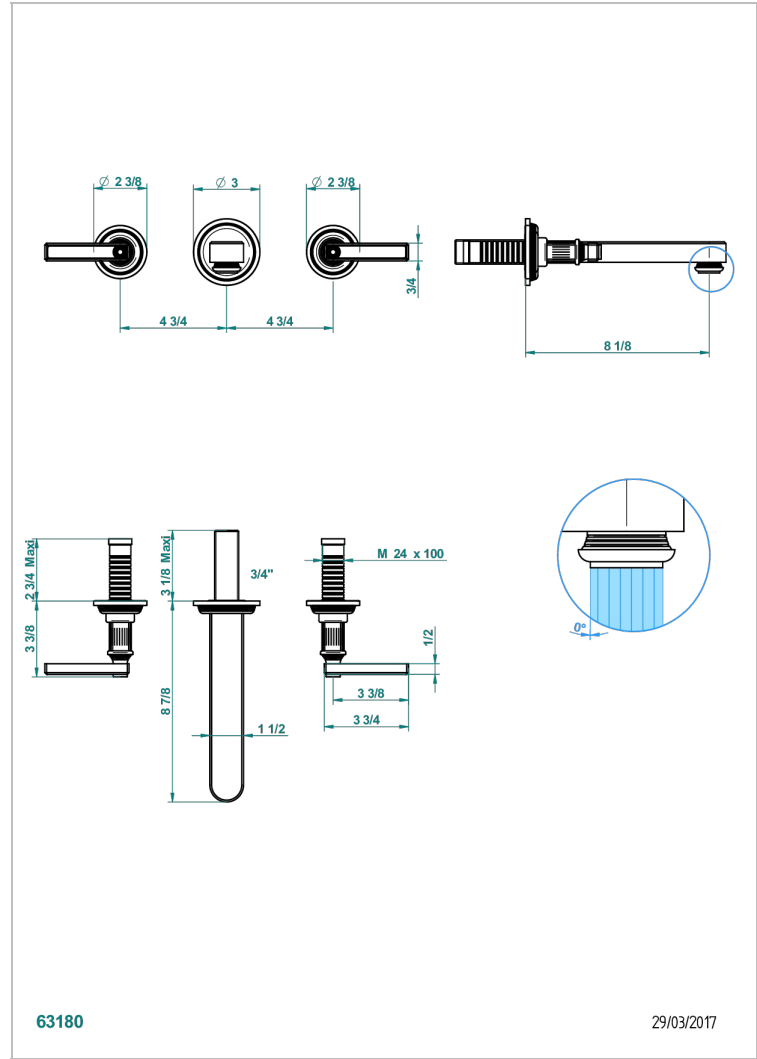

GRAND CENTRAL BLACK ONYX WITH LEVER

U9N-41SGB

Trim only for wall mounted 3-hole bath mixer

63180

29/03/2017

CARACTERÍSTICAS

- Grand central Black Onyx with lever
- Trim only for wall mounted 3-hole bath mixer

PRODUCTOS RELACIONADOS

- Ref. G00-40AC Rough parts for wall mounted 3 hole mixer, cross handle version
- Ref. G00-40AM Rough parts for wall mounted 3 hole mixer, lever handle version

ACABADOS DISPONIBLES