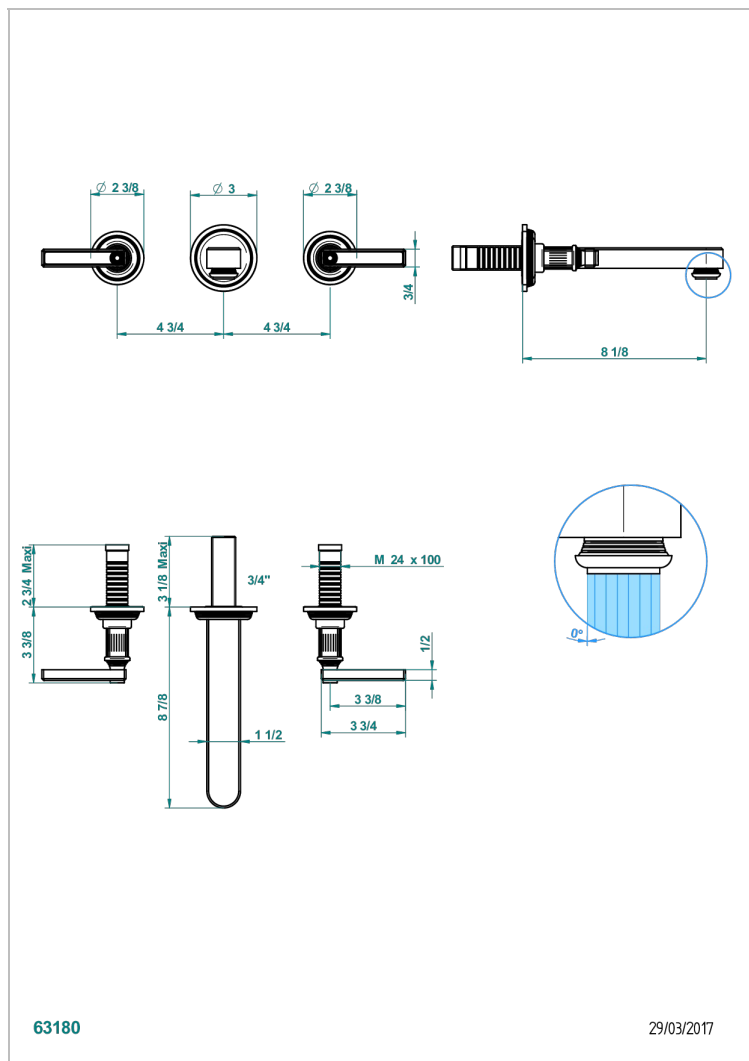

GRAND CENTRAL BLACK ONYX WITH LEVER

U9N-41SGB

Trim only for wall mounted 3-hole bath mixer

63180

29/03/2017

CHARACTERISTIC

- Grand central Black Onyx with lever
- Trim only for wall mounted 3-hole bath mixer

RELATED SKU'S

- Ref. G00-40AC Rough parts for wall mounted 3 hole mixer, cross handle version
- Ref. G00-40AM Rough parts for wall mounted 3 hole mixer, lever handle version

AVAILABLE FINITIONS

Antique nickel - H28
Black ceram - D30
Blush PVD - H62
Brass color PVD - H49
Brown bronze color PVD - F33
Gold color PVD - H52