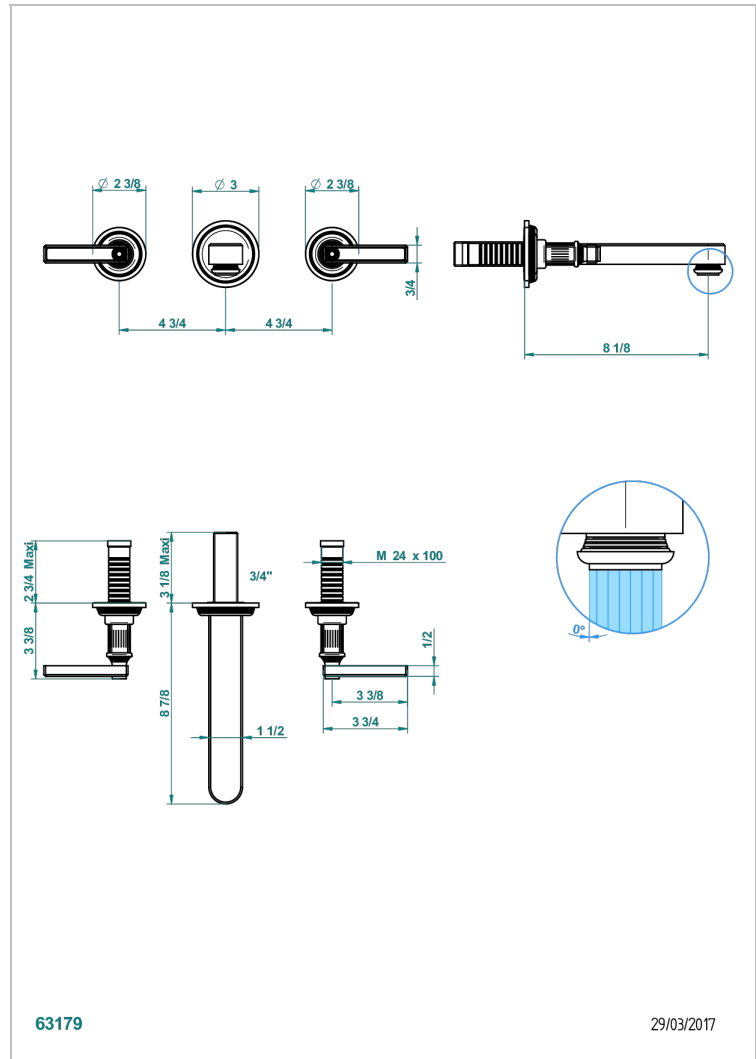

# GRAND CENTRAL METAL WITH LEVER

U9L-41SGB

Trim only for wall mounted 3-hole bath mixer

THG<sup>®</sup>  
PARIS

## CARACTERÍSTICAS

- Grand central Metal with lever
- Trim only for wall mounted 3-hole bath mixer

## PRODUCTOS RELACIONADOS

- Ref. G00-40AM/US Partie à encastrier pour mélangeur mural - version manettes- standard américain