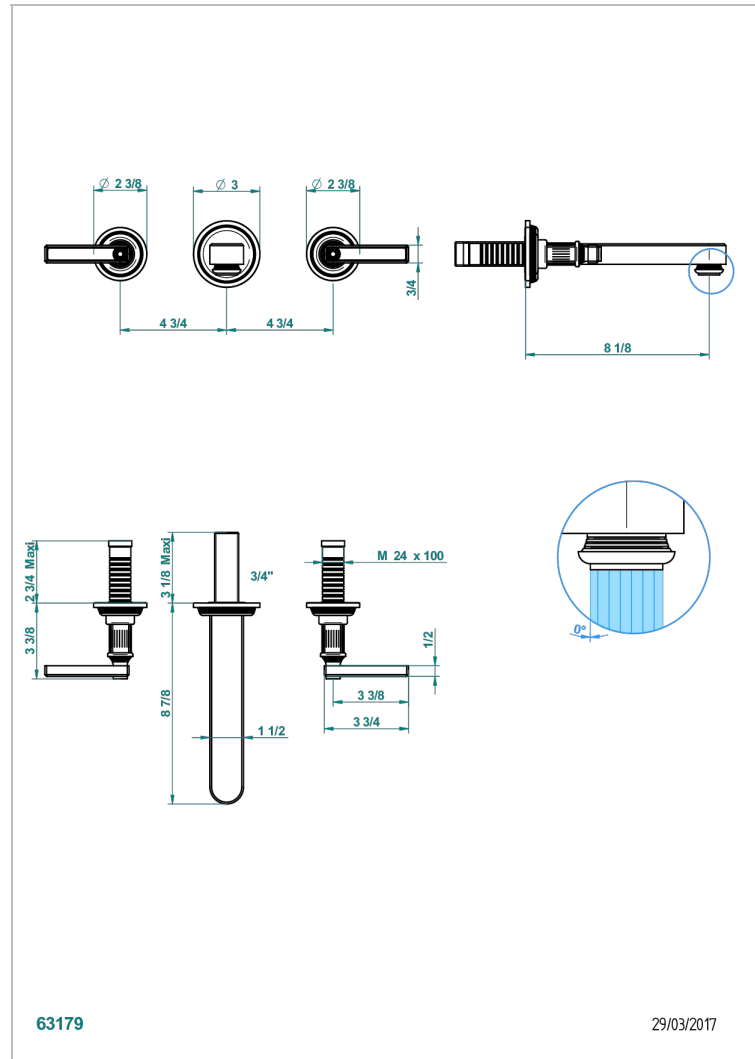

# GRAND CENTRAL METAL WITH LEVER

U9L-41SGB

Trim only for wall mounted 3-hole bath mixer

63179

29/03/2017

## CHARACTERISTIC

- Grand central Metal with lever
- Trim only for wall mounted 3-hole bath mixer

## RELATED SKU'S

- Ref. G00-40AC Rough parts for wall mounted 3 hole mixer, cross handle version
- Ref. G00-40AM Rough parts for wall mounted 3 hole mixer, lever handle version