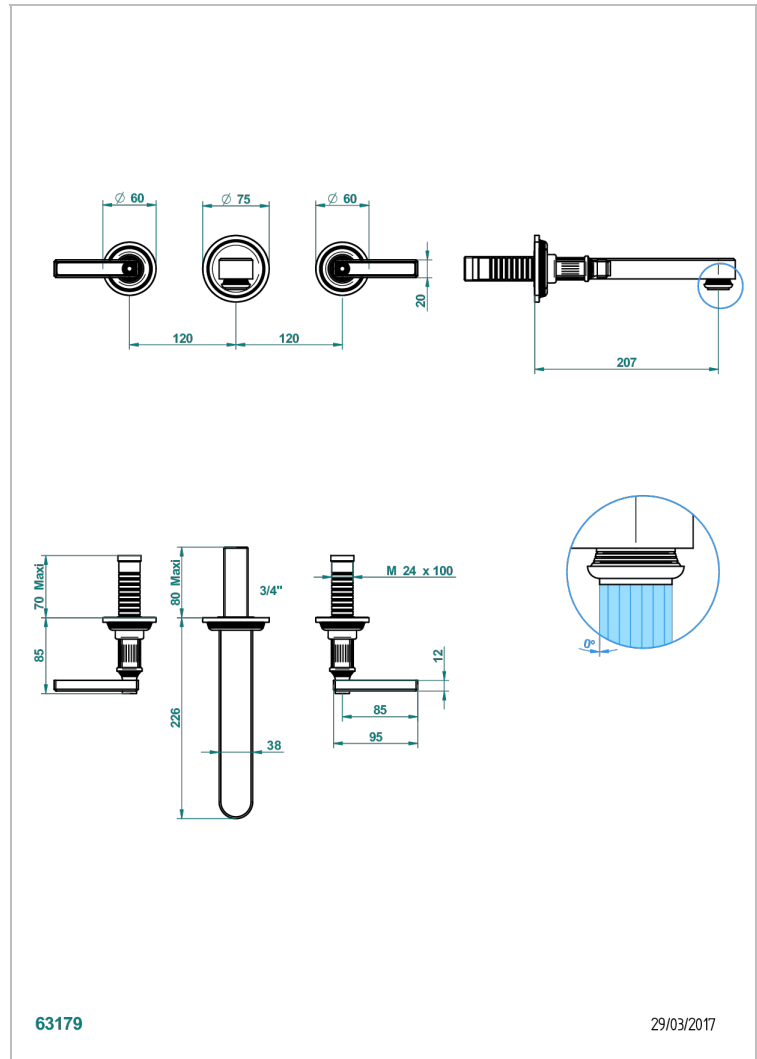

GRAND CENTRAL METAL WITH LEVER

U9L-41SGB

Trim only for wall mounted 3-hole bath mixer

THG[®]
PARIS

CARACTERÍSTICAS

- Grand central Metal with lever
- Trim only for wall mounted 3-hole bath mixer

PRODUCTOS RELACIONADOS

- Ref. G00-40AC Rough parts for wall mounted 3 hole mixer, cross handle version
- Ref. G00-40AM Rough parts for wall mounted 3 hole mixer, lever handle version

ACABADOS DISPONIBLES

Bronce claro - D01
Cerámica negra mate - D30
Cobre viejo mate - H07
Cromo - A02
Cromo mate - C02
Dorado - F01