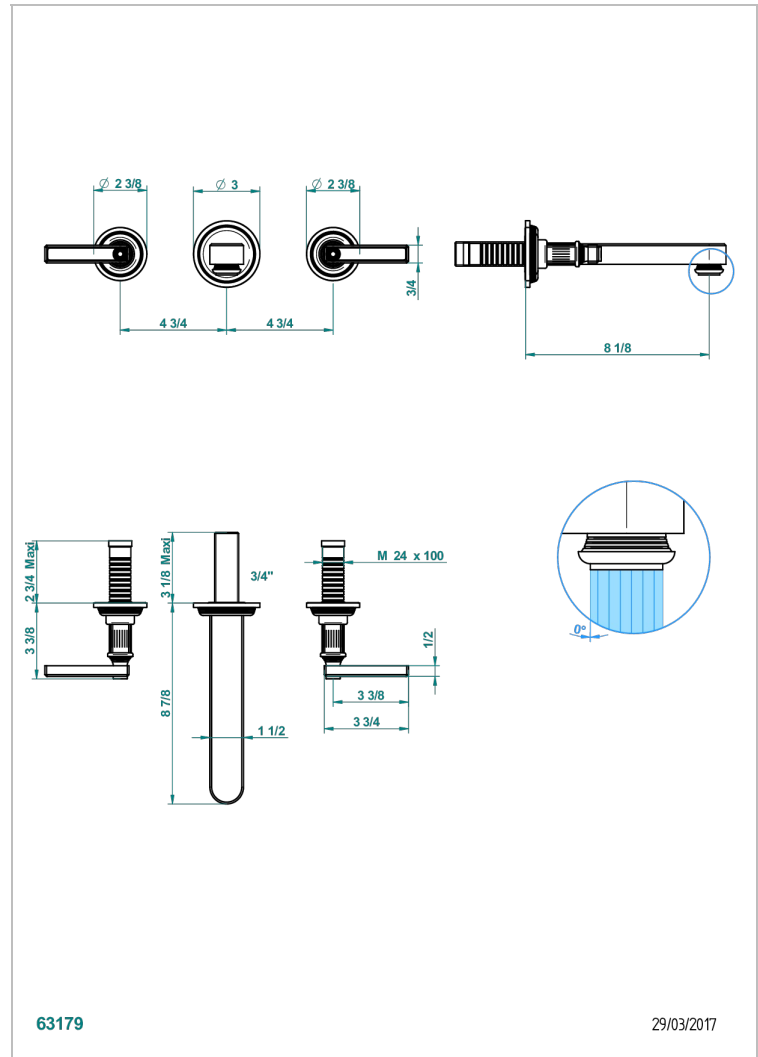

# GRAND CENTRAL METAL WITH LEVER

U9L-41SGB

Trim only for wall mounted 3-hole bath mixer

THG<sup>®</sup>  
PARIS

## CARACTERÍSTICAS

- Grand central Metal with lever
- Trim only for wall mounted 3-hole bath mixer

## PRODUCTOS RELACIONADOS

- Ref. G00-40AC Rough parts for wall mounted 3 hole mixer, cross handle version
- Ref. G00-40AM Rough parts for wall mounted 3 hole mixer, lever handle version