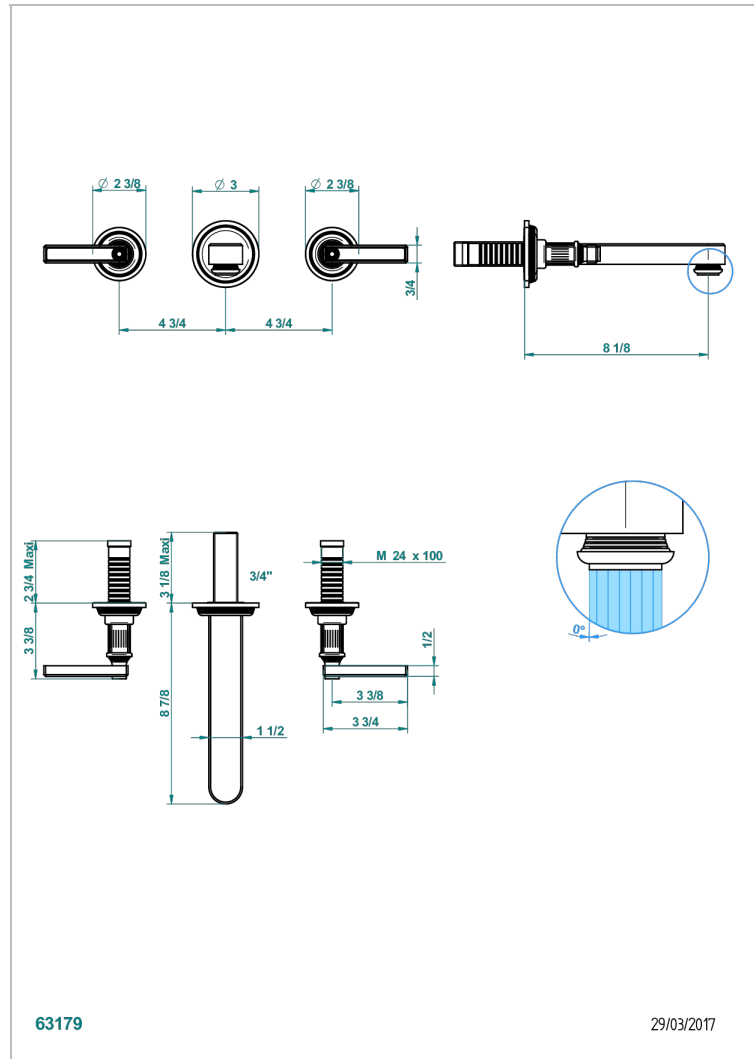

GRAND CENTRAL METAL WITH LEVER

U9L-41SGB

Trim only for wall mounted 3-hole bath mixer

63179

29/03/2017

CHARACTERISTIC

- Grand central Metal with lever
- Trim only for wall mounted 3-hole bath mixer

RELATED SKU'S

- Ref. G00-40AC Rough parts for wall mounted 3 hole mixer, cross handle version
- Ref. G00-40AM Rough parts for wall mounted 3 hole mixer, lever handle version

AVAILABLE FINITIONS

Antique nickel - H28
Black ceram - D30
Blush PVD - H62
Brass color PVD - H49
Brown bronze color PVD - F33
Gold color PVD - H52