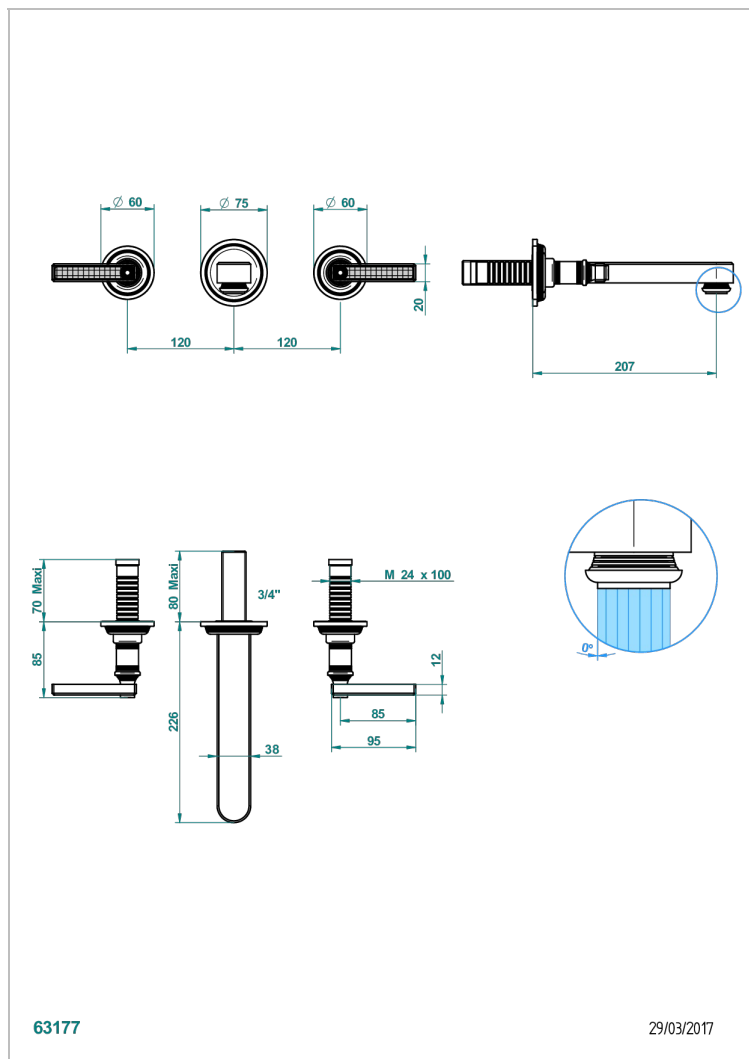

WEST COAST WITH GUILLOCHE DECOR WITH LEVER

U9D-41SGB

Trim only for wall mounted 3-hole bath mixer

CARACTERÍSTICAS

- West coast with Guilloché decor with lever
- Trim only for wall mounted 3-hole bath mixer

PRODUCTOS RELACIONADOS

- Ref. G00-40AC Rough parts for wall mounted 3 hole mixer, cross handle version
- Ref. G00-40AM Rough parts for wall mounted 3 hole mixer, lever handle version

ACABADOS DISPONIBLES