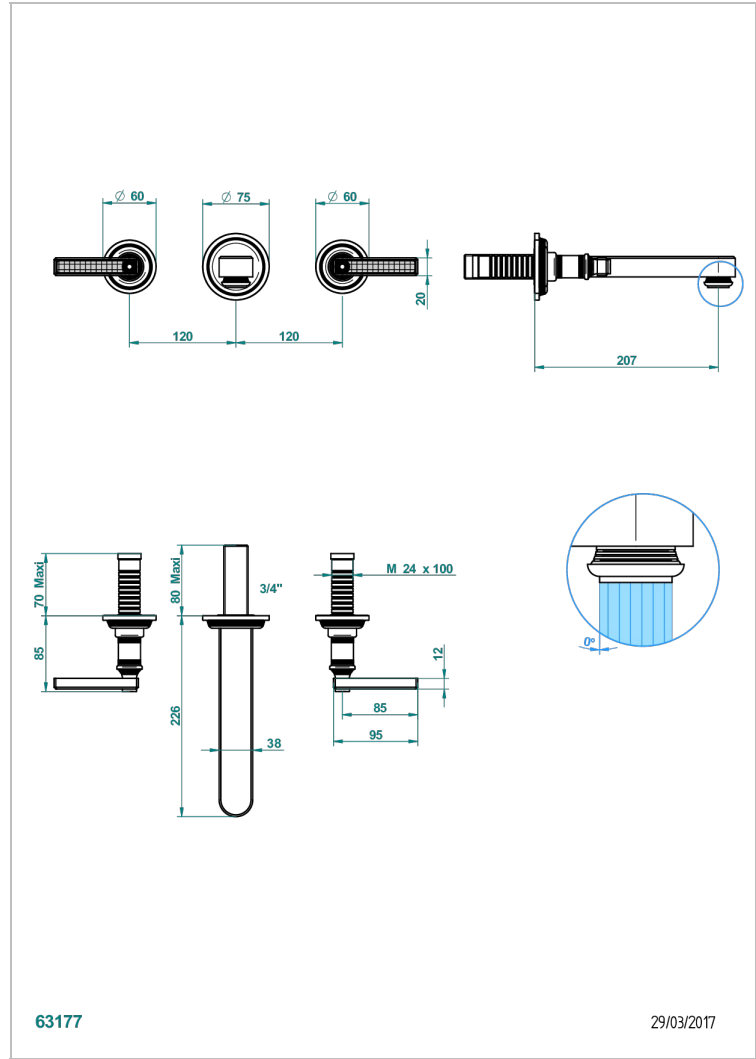

WEST COAST WITH GUILLOCHE DECOR WITH LEVER

U9D-41SGB

Trim only for wall mounted 3-hole bath mixer

63177

29/03/2017

CHARACTERISTIC

- West coast with Guilloché decor with lever
- Trim only for wall mounted 3-hole bath mixer

RELATED SKU'S

- Ref. G00-40AC Rough parts for wall mounted 3 hole mixer, cross handle version
- Ref. G00-40AM Rough parts for wall mounted 3 hole mixer, lever handle version

AVAILABLE FINITIONS

Antique nickel - H28
Black ceram - D30
Blush PVD - H62
Brass color PVD - H49
Brown bronze color PVD - F33
Gold color PVD - H52