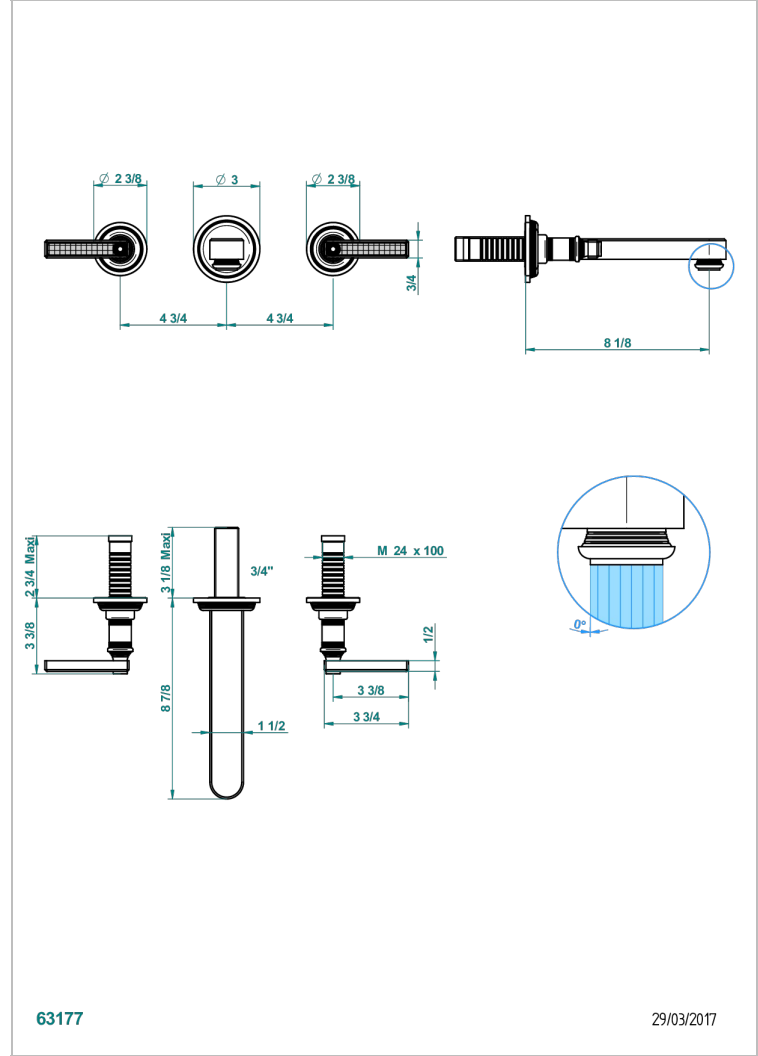

# WEST COAST WITH GUILLOCHE DECOR WITH LEVER

U9D-41SGB

Trim only for wall mounted 3-hole bath mixer

THG<sup>®</sup>  
PARIS

## CARACTERÍSTICAS

- West coast with Guilloché decor with lever
- Trim only for wall mounted 3-hole bath mixer

## PRODUCTOS RELACIONADOS

- Ref. G00-40AC Rough parts for wall mounted 3 hole mixer, cross handle version
- Ref. G00-40AM Rough parts for wall mounted 3 hole mixer, lever handle version