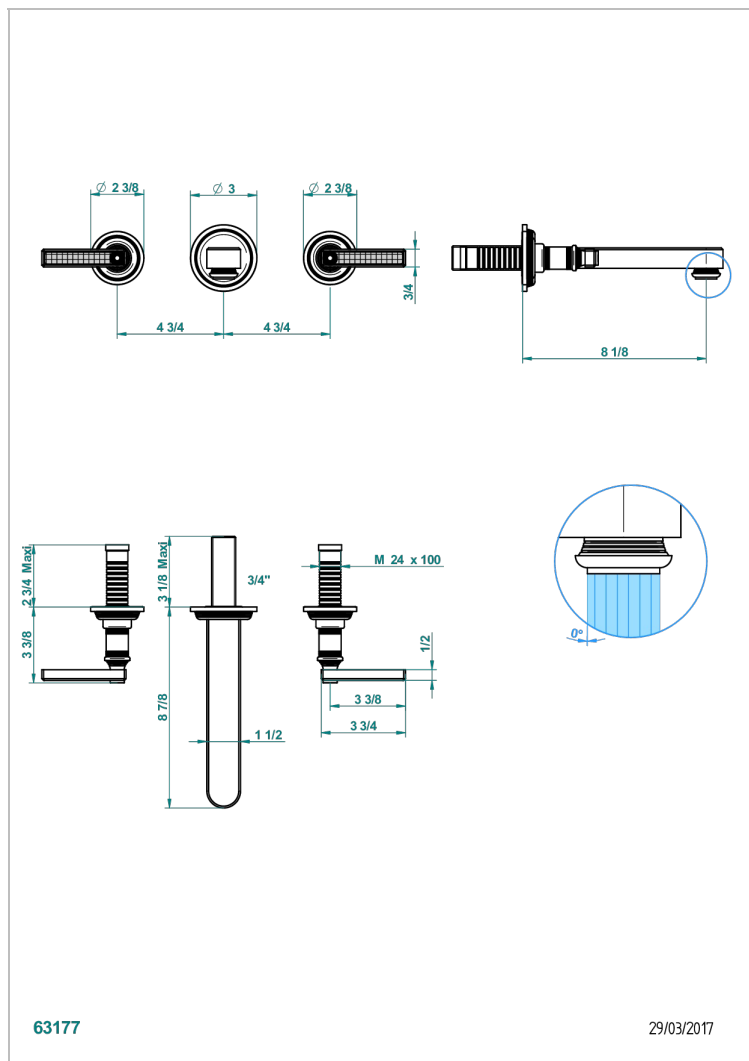

# WEST COAST WITH GUILLOCHE DECOR WITH LEVER

U9D-41SGB

Trim only for wall mounted 3-hole bath mixer

63177

29/03/2017

## CHARACTERISTIC

- West coast with Guilloché decor with lever
- Trim only for wall mounted 3-hole bath mixer

## RELATED SKU'S

- Ref. G00-40AC Rough parts for wall mounted 3 hole mixer, cross handle version
- Ref. G00-40AM Rough parts for wall mounted 3 hole mixer, lever handle version