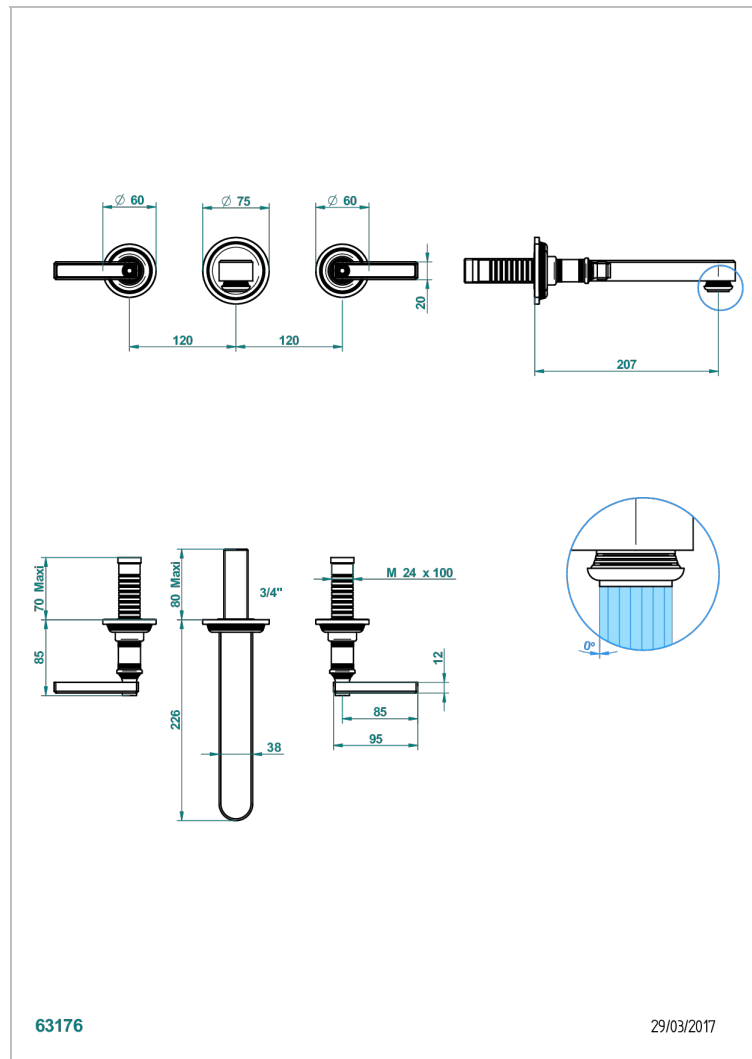

WEST COAST WHITE ONYX WITH LEVER HANDLES

U9H-41SGB

Trim for wall mounted 3-hole bath set only

THG[®]
PARIS

63176

29/03/2017

CHARACTERISTIC

- West Coast White Onyx with lever handles
- Trim for wall mounted 3-hole bath set only

RELATED SKU'S

- Ref. G00-40AM/US Rough parts for wall set (one counter clockwise and one clockwise cartridges)

AVAILABLE FINITIONS

Black ceram - D30
Blush PVD - H62
Brass color PVD - H49
Brown bronze color PVD - F33
Chrome polished - A02
Copper antique matt, coated - H07